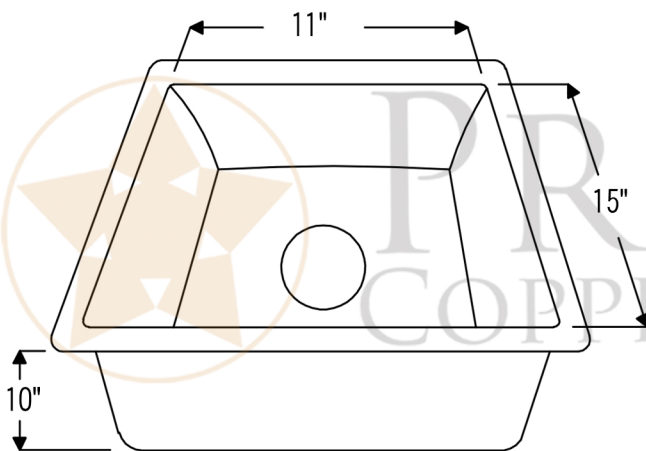

PREMIER  
COPPER PRODUCTS

MODEL NUMBER: BREC1713DB

- \* Description: 17" Rectangle Hammered Copper Bar/Prep/Laundry/Utility Sink w/ 3.5" Drain Size
- \* Outer Dimension: 17" x 13" x 10"
- \* Inner Dimension: 15" x 11" x 10"
- \* Gauge: 14
- \* Rim: 1"
- \* Drain Opening: 3.5"
- \* Finish: Oil Rubbed Bronze | Living Copper

CODE/STANDARD COMPLIANCE

\* IAPMO/cUPC LISTED

THIS PRODUCT IS HAND CRAFTED, SMALL VARIANCES IN COLOR AND SIZE MAY OCCUR.  
DO NOT MAKE ANY INSTALLATION CUTS UNTIL YOU RECEIVE YOUR ITEM(S).