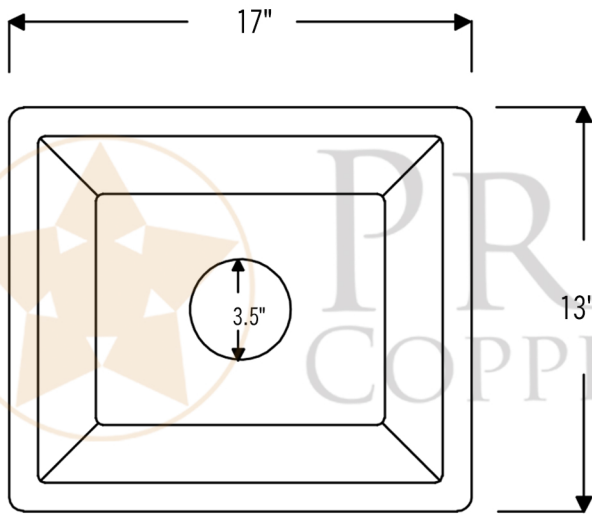

PREMIER
COPPER PRODUCTS

MODEL NUMBER: BREC1713DB

- Description: 17" Rectangle Hammered Copper Bar/Prep/Laundry/Utility Sink w/ 3.5" Drain Size
- Outer Dimension: 17" x 13" x 10"
- Inner Dimension: 15" x 11" x 10"
- Gauge: 14
- Rim: 1"
- Drain Opening: 3.5"
- Finish: Oil Rubbed Bronze | Living Copper

CODE/STANDARD COMPLIANCE

* IAPMO/cUPC LISTED

THIS PRODUCT IS HAND CRAFTED, SMALL VARIANCES IN COLOR AND SIZE MAY OCCUR.
DO NOT MAKE ANY INSTALLATION CUTS UNTIL YOU RECEIVE YOUR ITEM(S).