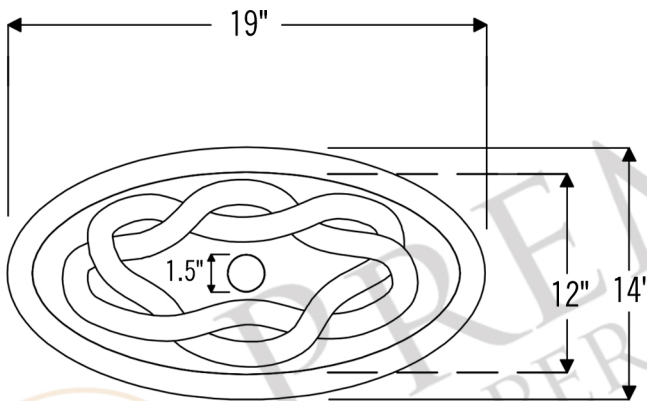

PREMIER
COPPER PRODUCTS

MODEL NUMBER: L019FBDDDB

- Description: Oval Braid Under Counter Hammered Copper Sink
- Outer Dimension: 19" x 14" x 6"
- Inner Dimension: 17" x 12" x 6"
- Rim: 1"
- Drain Opening: 1.5"
- Finish: Oil Rubbed Bronze
- Design: Braid

CODE/STANDARD COMPLIANCE

* IAPMO/cUPC LISTED

* ORB: Oil Rubbed Bronze

THIS PRODUCT IS HAND CRAFTED, SMALL VARIANCES IN COLOR AND SIZE MAY OCCUR.
DO NOT MAKE ANY INSTALLATION CUTS UNTIL YOU RECEIVE YOUR ITEM(S).