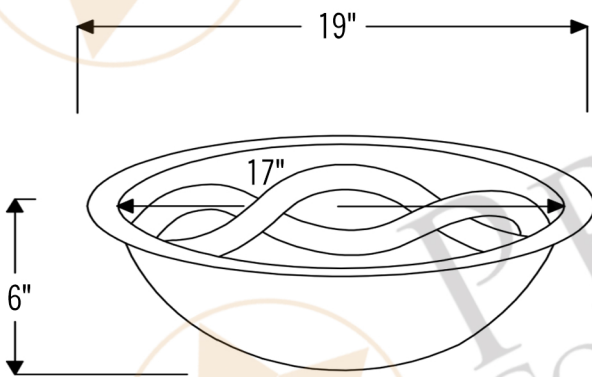

PREMIER
COPPER PRODUCTS

MODEL NUMBER: L019FBDDDB

- Description: Oval Braid Under Counter Hammered Copper Sink
- Outer Dimension: 19" x 14" x 6"
- Inner Dimension: 17" x 12" x 6"
- Rim: 1"
- Drain Opening: 1.5"
- Finish: Oil Rubbed Bronze
- Design: Braid

CODE/STANDARD COMPLIANCE

* IAPMO/cUPC LISTED

* ORB: Oil Rubbed Bronze

THIS PRODUCT IS HAND CRAFTED, SMALL VARIANCES IN COLOR AND SIZE MAY OCCUR.
DO NOT MAKE ANY INSTALLATION CUTS UNTIL YOU RECEIVE YOUR ITEM(S).