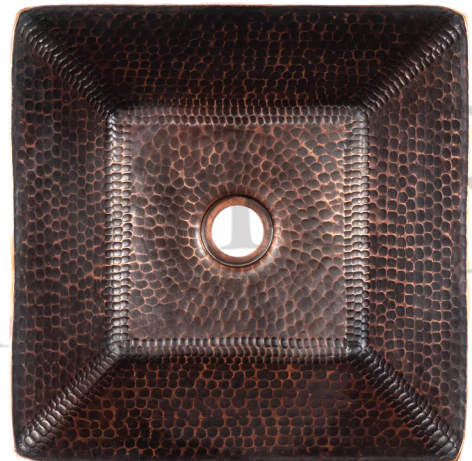

PREMIER
COPPER PRODUCTS

MODEL NUMBER: PVSQ14DB

- Description: 14" Square Hand Forged Old World Copper Vessel Sink
- Outer Dimension: 14" x 14" x 4"
- Drain Opening: 1.5"
- Finish: Oil Rubbed Bronze | Living Copper

CODE/STANDARD COMPLIANCE

* IAPMO/cUPC LISTED

THIS PRODUCT IS HAND CRAFTED, SMALL VARIANCES IN COLOR AND SIZE MAY OCCUR.
DO NOT MAKE ANY INSTALLATION CUTS UNTIL YOU RECEIVE YOUR ITEM(S).