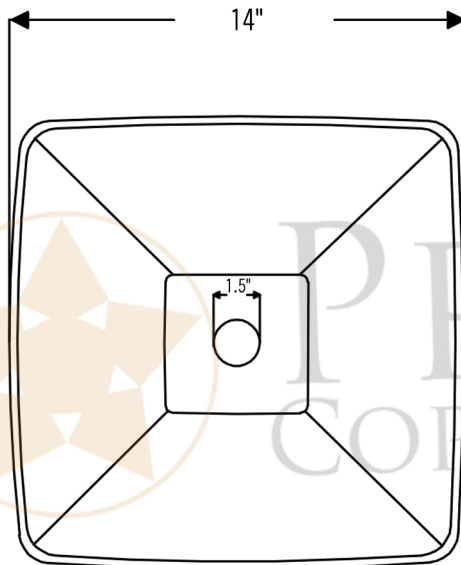

PREMIER
COPPER PRODUCTS

MODEL NUMBER: PVSQ14DB

- Description: 14" Square Hand Forged Old World Copper Vessel Sink
- Outer Dimension: 14" x 14" x 4"
- Drain Opening: 1.5"
- Finish: Oil Rubbed Bronze | Living Copper

CODE/STANDARD COMPLIANCE

* IAPMO/cUPC LISTED

THIS PRODUCT IS HAND CRAFTED, SMALL VARIANCES IN COLOR AND SIZE MAY OCCUR.
DO NOT MAKE ANY INSTALLATION CUTS UNTIL YOU RECEIVE YOUR ITEM(S).