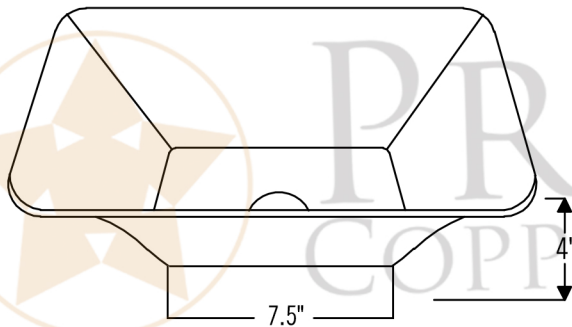

PREMIER  
COPPER PRODUCTS

MODEL NUMBER: PVSQ14DB

- \* Description: 14" Square Hand Forged Old World Copper Vessel Sink
- \* Outer Dimension: 14" x 14" x 4"
- \* Drain Opening: 1.5"
- \* Finish: Oil Rubbed Bronze | Living Copper

CODE/STANDARD COMPLIANCE

\* IAPMO/cUPC LISTED

THIS PRODUCT IS HAND CRAFTED, SMALL VARIANCES IN COLOR AND SIZE MAY OCCUR.  
DO NOT MAKE ANY INSTALLATION CUTS UNTIL YOU RECEIVE YOUR ITEM(S).