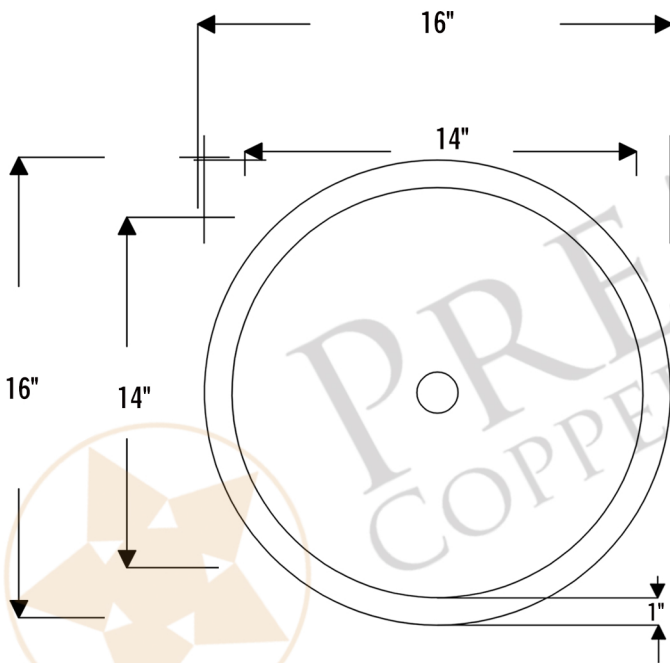

PREMIER
COPPER PRODUCTS

MODEL NUMBER: TFLR16DB

**DESCRIPTION: Terra Firma 16" Round Under Counter
Bathroom Sink**

OUTER DIMENSION: 16" x 4"

INNER DIMENSION: 14" x 4"

BOTTOM SINK FLOOR DIMENSION: 9" Rounded

SINK HEIGHT: 4"

TEXTURE: Terra Firma

FINISH: Living Copper / Oil Rubbed Bronze

RIM: 1"

DRAIN OPENING: 1.5"

INSTALLATION TYPE: Undermount

CODE/STANDARD COMPLIANCE

* IAPMO/cUPC LISTED