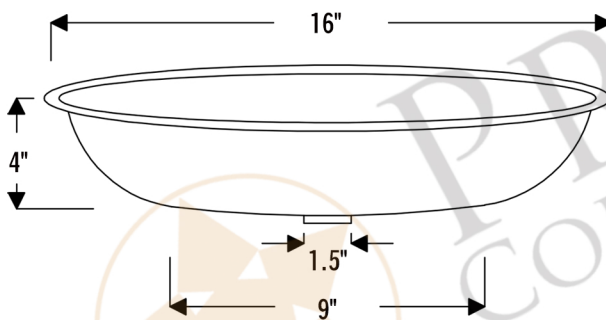

PREMIER
COPPER PRODUCTS

MODEL NUMBER: TFLR16DB

**DESCRIPTION: Terra Firma 16" Round Under Counter
Bathroom Sink**

OUTER DIMENSION: 16" x 4"

INNER DIMENSION: 14" x 4"

BOTTOM SINK FLOOR DIMENSION: 9" Rounded

SINK HEIGHT: 4"

TEXTURE: Terra Firma

FINISH: Living Copper / Oil Rubbed Bronze

RIM: 1"

DRAIN OPENING: 1.5"

INSTALLATION TYPE: Undermount

CODE/STANDARD COMPLIANCE

* IAPMO/cUPC LISTED