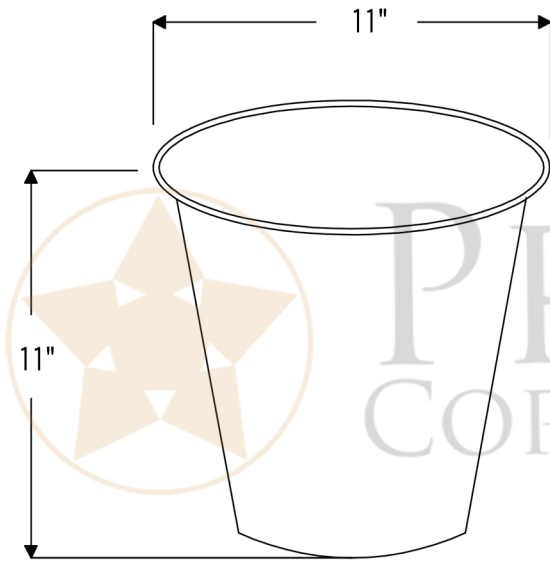

PREMIER
COPPER PRODUCTS

MODEL NUMBER: TC11DB

- * Description: Hand Hammered Copper Waste Bin / Trash Can
- * Outer Dimension: 11" x 11"
- * Finish: Oil Rubbed Bronze

THIS PRODUCT IS HAND CRAFTED, SMALL VARIANCES IN COLOR AND SIZE MAY OCCUR.
DO NOT MAKE ANY INSTALLATION CUTS UNTIL YOU RECEIVE YOUR ITEM(S).