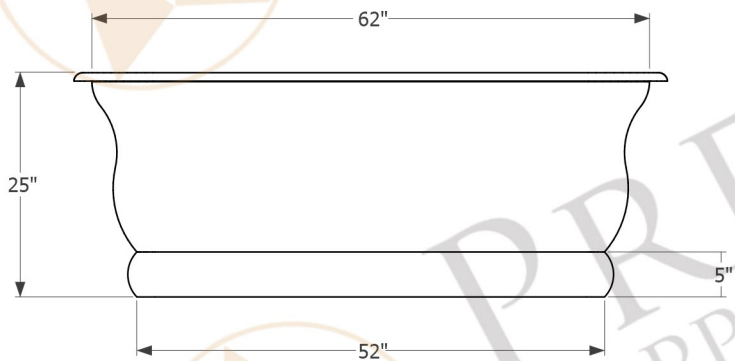

PREMIER
COPPER PRODUCTS

MODEL NUMBER: BTF66DB

- * Description: 66" Hammered Copper French Style Bathtub
- * Outer Dimension: 66" x 33" x 25"
- * Inner Dimension: 62" x 29" x 20"
- * Bottom Dimension: 52" x 23"
- * Drain Opening: 2" Center
- * Rim: 2" Rolled Rim
- * Finish: Oil Rubbed Bronze

THIS PRODUCT IS HAND CRAFTED, SMALL VARIANCES IN COLOR AND SIZE MAY OCCUR.
DO NOT MAKE ANY INSTALLATION CUTS UNTIL YOU RECEIVE YOUR ITEM(S).