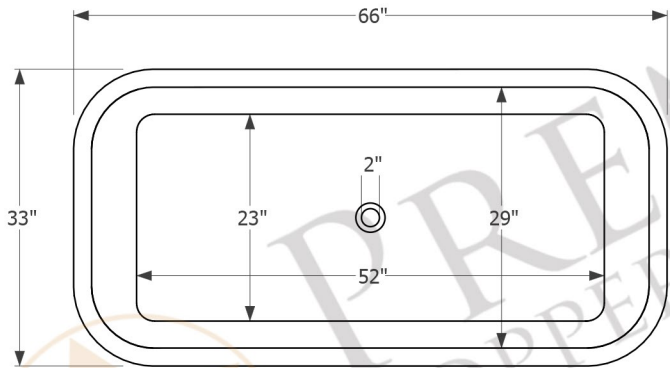

PREMIER
COPPER PRODUCTS

MODEL NUMBER: BTF66DB

- * Description: 66" Hammered Copper French Style Bathtub
- * Outer Dimension: 66" x 33" x 25"
- * Inner Dimension: 62" x 29" x 20"
- * Bottom Dimension: 52" x 23"
- * Drain Opening: 2" Center
- * Rim: 2" Rolled Rim
- * Finish: Oil Rubbed Bronze

THIS PRODUCT IS HAND CRAFTED, SMALL VARIANCES IN COLOR AND SIZE MAY OCCUR.
DO NOT MAKE ANY INSTALLATION CUTS UNTIL YOU RECEIVE YOUR ITEM(S).