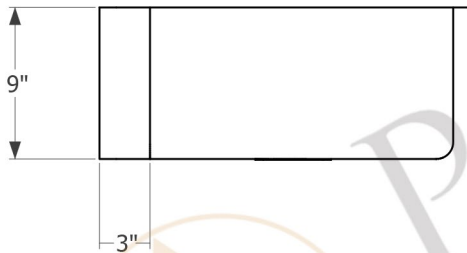

## MODEL NUMBER: KASSMDB33229

- \* Description: 33" Smooth Copper Kitchen Apron Single Basin Sink
- \* Outer Dimension: 33" x 22" x 9"
- \* Inner Dimension: 31" x 19" x 9"
- \* Rim: Back, Left, Right - 1" / Front - 2"
- \* Drain Opening: 3.5"
- \* Finish: Oil Rubbed Bronze