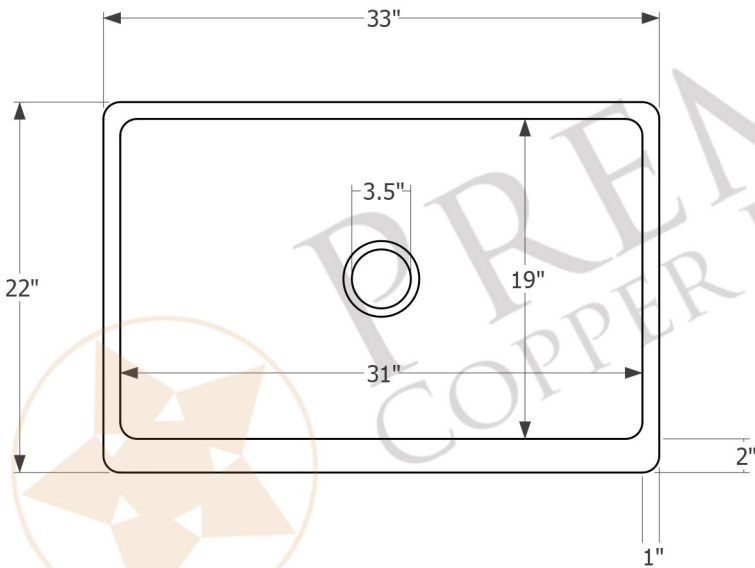

## MODEL NUMBER: KASSMDB33229

- \* Description: 33" Smooth Copper Kitchen Apron Single Basin Sink
- \* Outer Dimension: 33" x 22" x 9"
- \* Inner Dimension: 31" x 19" x 9"
- \* Rim: Back, Left, Right - 1" / Front - 2"
- \* Drain Opening: 3.5"
- \* Finish: Oil Rubbed Bronze