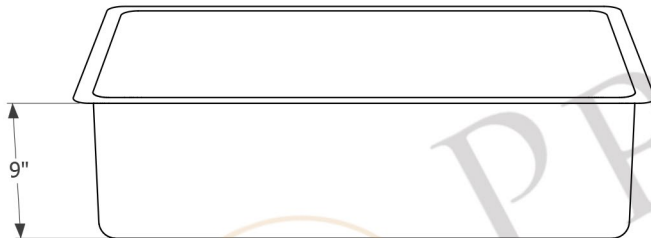

PREMIER
COPPER PRODUCTS

MODEL NUMBER: KSEN33199

- * Description: 33" Hammered Copper Kitchen Single Basin Sink
- * Outer Dimension: 33" x 19" x 9"
- * Inner Dimension: 31" x 17" x 9"
- * Rim: 1"
- * Drain Opening: 3.5"
- * Finish: Nickel