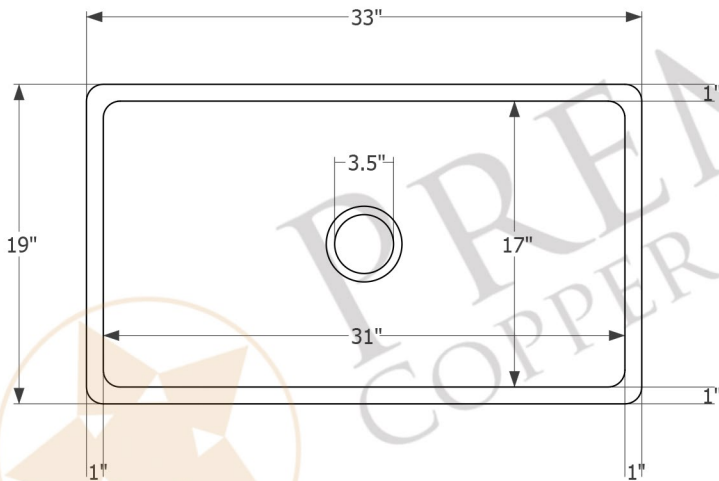

PREMIER
COPPER PRODUCTS

MODEL NUMBER: KSEN33199

- * Description: 33" Hammered Copper Kitchen Single Basin Sink
- * Outer Dimension: 33" x 19" x 9"
- * Inner Dimension: 31" x 17" x 9"
- * Rim: 1"
- * Drain Opening: 3.5"
- * Finish: Nickel