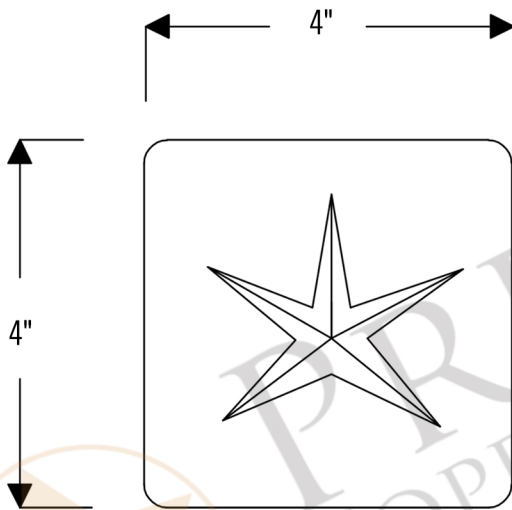

PREMIER
COPPER PRODUCTS

MODEL NUMBER: T4DBS

- * Description: 4" x 4" Hammered Copper Tile with Star Design
- * Outer Dimension: 4" x 4"
- * Finish: Oil Rubbed Bronze
- * Design: Star

THIS PRODUCT IS HAND CRAFTED, SMALL VARIANCES IN COLOR AND SIZE MAY OCCUR.
PREMIER COPPER PRODUCTS DOES NOT SUGGEST CUTTING THE TILES.