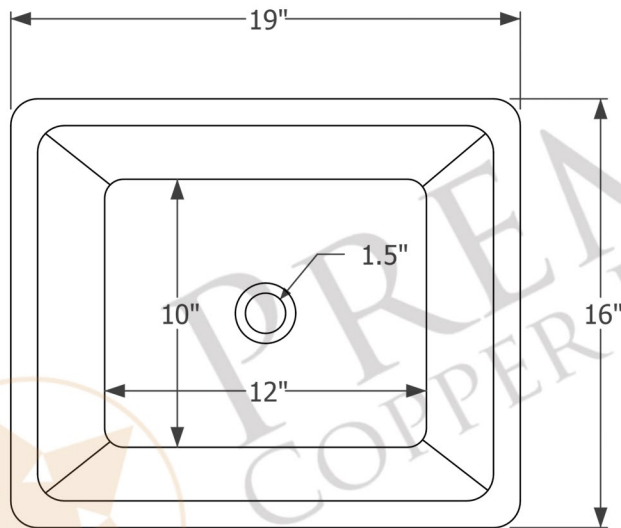

PREMIER
COPPER PRODUCTS

MODEL NUMBER: VREC19SKSMDB

- * Description: 19" Rectangle Skirted Vessel Smooth Copper Sink
- * Outer Dimension: 19" x 16" x 5"
- * Inner Dimension: 17" x 14"
- * Skirt: 2.5"
- * Drain Opening: 1.5"
- * Finish: Oil Rubbed Bronze