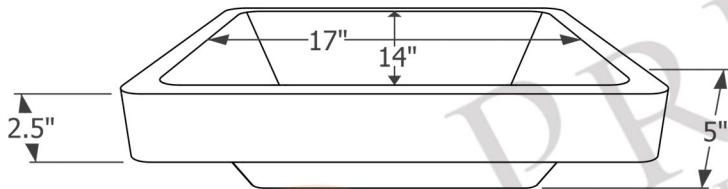

PREMIER
COPPER PRODUCTS

MODEL NUMBER: VREC19SKSMDB

- * Description: 19" Rectangle Skirted Vessel Smooth Copper Sink
- * Outer Dimension: 19" x 16" x 5"
- * Inner Dimension: 17" x 14"
- * Skirt: 2.5"
- * Drain Opening: 1.5"
- * Finish: Oil Rubbed Bronze