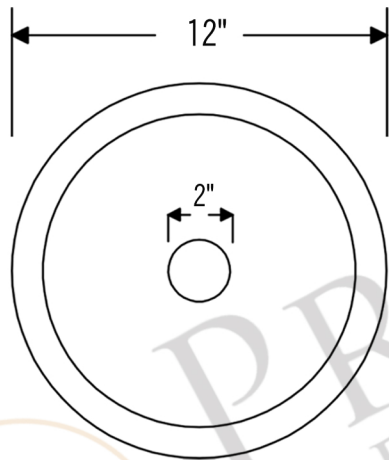

PREMIER
COPPER PRODUCTS

MODEL NUMBER: BR12WDB

- Description: 12" Round Hammered Copper Champagne Bar/Prep Sink
- Outer Dimension: 12" x 11"
- Inner Dimension: 10" x 11"
- Rim: 1"
- Drain Opening: 2"
- Finish: Oil Rubbed Bronze

CODE/STANDARD COMPLIANCE

* IAPMO/cUPC LISTED

* ORB: Oil Rubbed Bronze

THIS PRODUCT IS HAND CRAFTED, SMALL VARIANCES IN COLOR AND SIZE MAY OCCUR.
DO NOT MAKE ANY INSTALLATION CUTS UNTIL YOU RECEIVE YOUR ITEM(S).