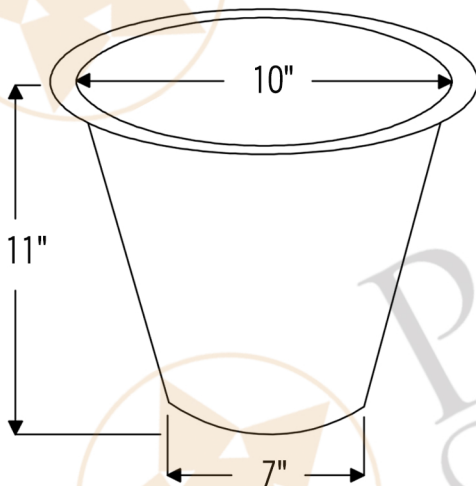

PREMIER
COPPER PRODUCTS

MODEL NUMBER: BR12WDB

- Description: 12" Round Hammered Copper Champagne Bar/Prep Sink
- Outer Dimension: 12" x 11"
- Inner Dimension: 10" x 11"
- Rim: 1"
- Drain Opening: 2"
- Finish: Oil Rubbed Bronze

CODE/STANDARD COMPLIANCE

* IAPMO/cUPC LISTED

* ORB: Oil Rubbed Bronze

THIS PRODUCT IS HAND CRAFTED, SMALL VARIANCES IN COLOR AND SIZE MAY OCCUR.
DO NOT MAKE ANY INSTALLATION CUTS UNTIL YOU RECEIVE YOUR ITEM(S).