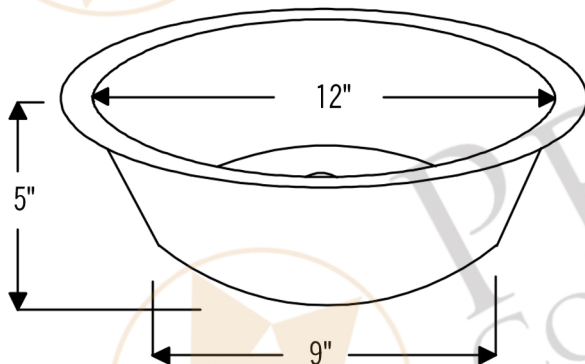

PREMIER
COPPER PRODUCTS

MODEL NUMBER: BR14DB2

- Description: 14" Round Hammered Copper Bar Sink with 2" Drain Opening
- Outer Dimension: 14" x 5"
- Inner Dimension: 12" x 5"
- Rim: 1"
- Drain Opening: 2"
- Finish: Oil Rubbed Bronze

CODE/STANDARD COMPLIANCE

* IAPMO/cUPC LISTED

* ORB: Oil Rubbed Bronze

THIS PRODUCT IS HAND CRAFTED, SMALL VARIANCES IN COLOR AND SIZE MAY OCCUR.
DO NOT MAKE ANY INSTALLATION CUTS UNTIL YOU RECEIVE YOUR ITEM(S).