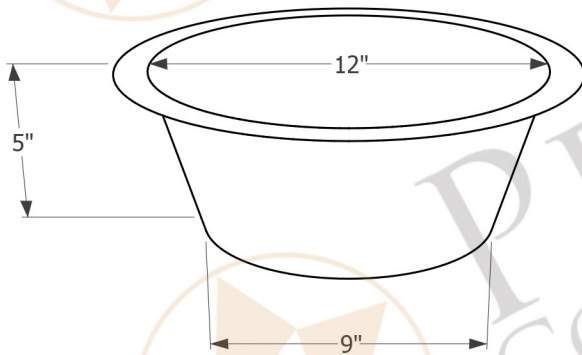

## MODEL NUMBER: BR14WHT2

- \* Description: 14" Round Hammered Copper Bar Sink with 2" Drain Opening
- \* Outer Dimension: 14" x 5"
- \* Inner Dimension: 12" x 5"
- \* Rim: 1"
- \* Drain Opening: 2"
- \* Finish: Glazed White