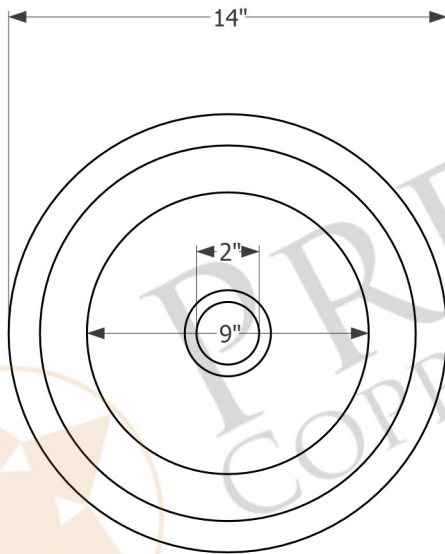

## MODEL NUMBER: BR14WHT2

- \* Description: 14" Round Hammered Copper Bar Sink with 2" Drain Opening
- \* Outer Dimension: 14" x 5"
- \* Inner Dimension: 12" x 5"
- \* Rim: 1"
- \* Drain Opening: 2"
- \* Finish: Glazed White