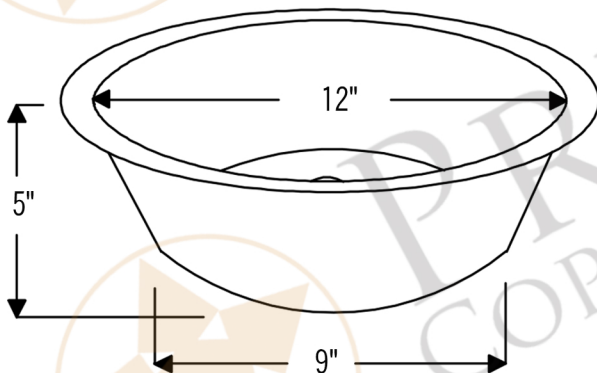

PREMIER
COPPER PRODUCTS

MODEL NUMBER: TFBR14EN2

**DESCRIPTION: Terra Firma 14" Round Under Counter
BAR/PREP Sink**

OUTER DIMENSION: 14" x 5"

INNER DIMENSION: 12" x 5"

BOTTOM SINK FLOOR DIMENSION: 9"

SINK HEIGHT: 5"

RIM: 1"

TEXTURE: Terra Firma

FINISH: Nickel

DRAIN OPENING: 2"

INSTALLATION TYPE: Undermount

CODE/STANDARD COMPLIANCE

* IAPMO/cUPC LISTED

THIS PRODUCT IS HAND CRAFTED, SMALL VARIANCES IN COLOR AND SIZE MAY OCCUR.
DO NOT MAKE ANY INSTALLATION CUTS UNTIL YOU RECEIVE YOUR ITEM(S).