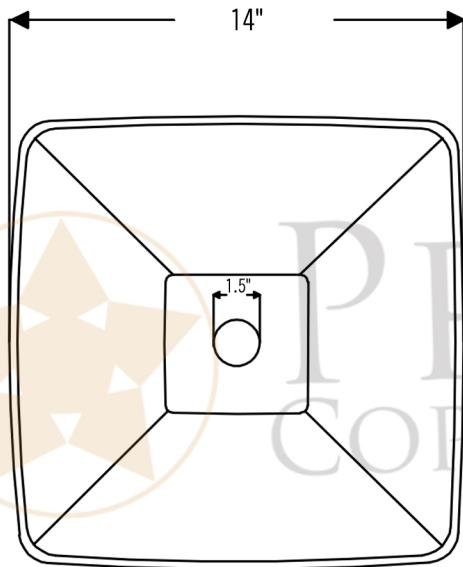

PREMIER
COPPER PRODUCTS

MODEL NUMBER: PVSQ14DB

- * Description: 14" Square Hand Forged Old World Copper Vessel Sink
- * Outer Dimension: 14" x 4"
- * Drain Opening: 1.5"
- * Finish: Oil Rubbed Bronze | Living Copper