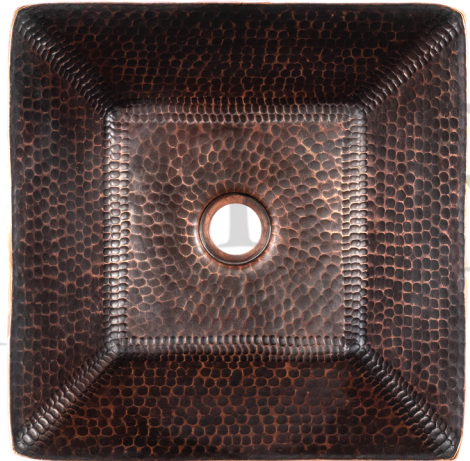

PREMIER
COPPER PRODUCTS

MODEL NUMBER: PVSQ14DB

- * Description: 14" Square Hand Forged Old World Copper Vessel Sink
- * Outer Dimension: 14" x 4"
- * Drain Opening: 1.5"
- * Finish: Oil Rubbed Bronze | Living Copper