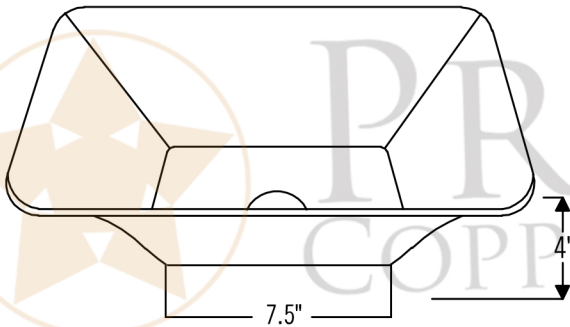

PREMIER
COPPER PRODUCTS

MODEL NUMBER: PVSQ14DB

- * Description: 14" Square Hand Forged Old World Copper Vessel Sink
- * Outer Dimension: 14" x 4"
- * Drain Opening: 1.5"
- * Finish: Oil Rubbed Bronze | Living Copper