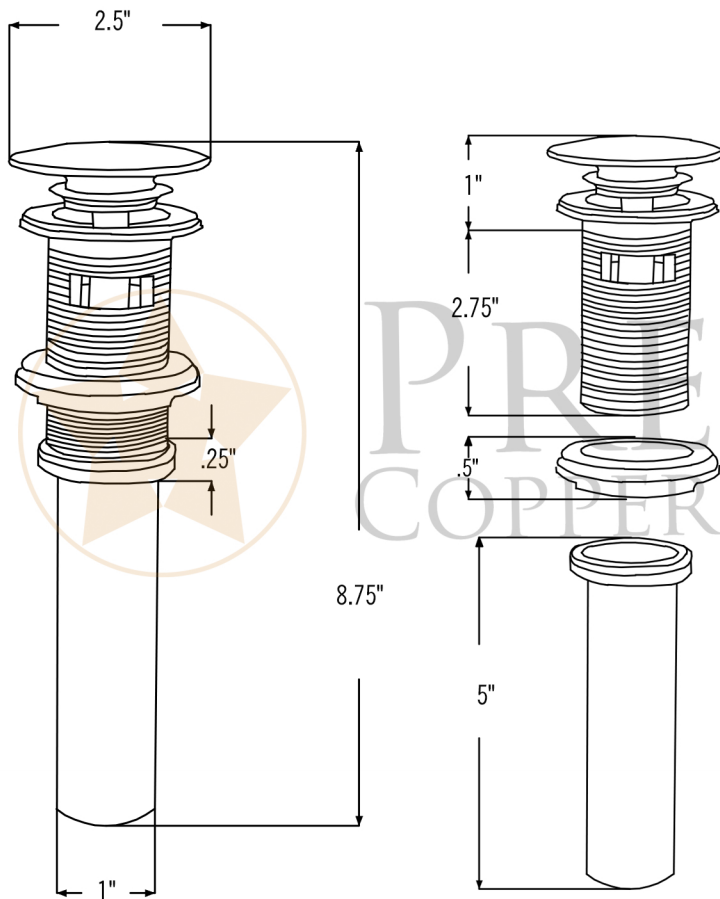

PREMIER
COPPER PRODUCTS

MODEL NUMBER: D-2090RB

- * Description: 1.5" Overflow Pop-Up Bathroom Sink Drain
- * Design: Push Pop Top
- * Overall Length: 8.75"
- * Down Pipe Width: 1"
- * Push Pop Top Dimension: 2.5"
- * Thread Length: 2.75"
- * Finish: Oil Rubbed Bronze

* ORB: Oil Rubbed Bronze

Push Pop Top