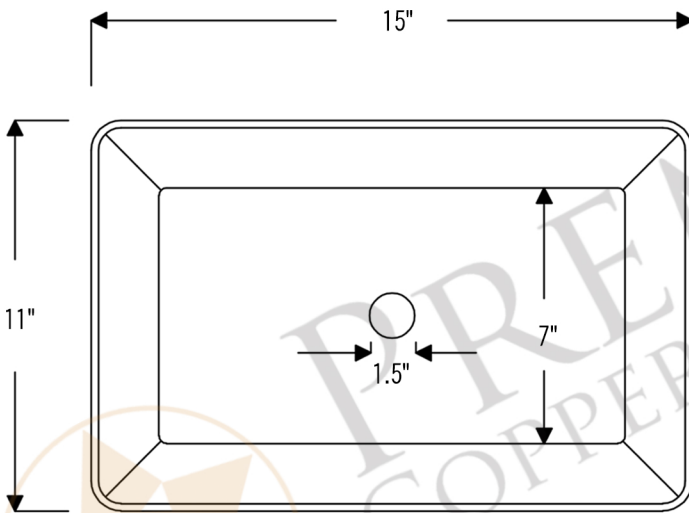

PREMIER
COPPER PRODUCTS

MODEL NUMBER: Tfvrec15pb

DESCRIPTION: Terra Firma 15" Rectangle Vessel Sink

OUTER DIMENSION: 15" x 11" x 4"

BOTTOM SINK FLOOR DIMENSION: 11" x 7"

SINK HEIGHT: 4"

TEXTURE: Terra Firma

FINISH: Polished Brass

RIM: Hand Forged Polished Top Rim

DRAIN OPENING: 1.5"

INSTALLATION TYPE: Vessel

CODE/STANDARD COMPLIANCE

* IAPMO/cUPC LISTED

THIS PRODUCT IS HAND CRAFTED, SMALL VARIANCES IN COLOR AND SIZE MAY OCCUR.
DO NOT MAKE ANY INSTALLATION CUTS UNTIL YOU RECEIVE YOUR ITEM(S).