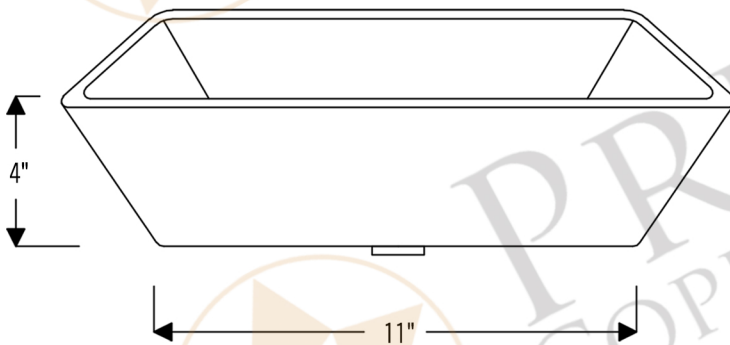

PREMIER
COPPER PRODUCTS

MODEL NUMBER: Tfvrec15pb

DESCRIPTION: Terra Firma 15" Rectangle Vessel Sink

OUTER DIMENSION: 15" x 11" x 4"

BOTTOM SINK FLOOR DIMENSION: 11" x 7"

SINK HEIGHT: 4"

TEXTURE: Terra Firma

FINISH: Polished Brass

RIM: Hand Forged Polished Top Rim

DRAIN OPENING: 1.5"

INSTALLATION TYPE: Vessel

CODE/STANDARD COMPLIANCE

* IAPMO/cUPC LISTED

THIS PRODUCT IS HAND CRAFTED, SMALL VARIANCES IN COLOR AND SIZE MAY OCCUR.
DO NOT MAKE ANY INSTALLATION CUTS UNTIL YOU RECEIVE YOUR ITEM(S).