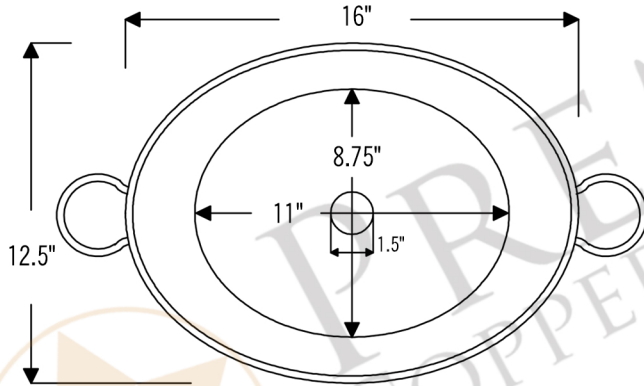

PREMIER
COPPER PRODUCTS

MODEL NUMBER: VOB16DB

- Description: Oval Bucket Vessel Hammered Copper Sink with Handles
- Outer Dimension: 19" x 12.5" x 7.25" (with handles)
- Outer Dimension: 16" x 12.5" x 7.25" (without handles)
- Inner Dimension: 15.5" x 12" x 7.25"
- Bottom Dimension: 11" x 8.75"
- Rim: 1/4" Wire Rim
- Drain Opening: 1.5"
- Finish: Oil Rubbed Bronze

CODE/STANDARD COMPLIANCE

* IAPMO/cUPC LISTED

* ORB: Oil Rubbed Bronze

THIS PRODUCT IS HAND CRAFTED, SMALL VARIANCES IN COLOR AND SIZE MAY OCCUR.
DO NOT MAKE ANY INSTALLATION CUTS UNTIL YOU RECEIVE YOUR ITEM(S).