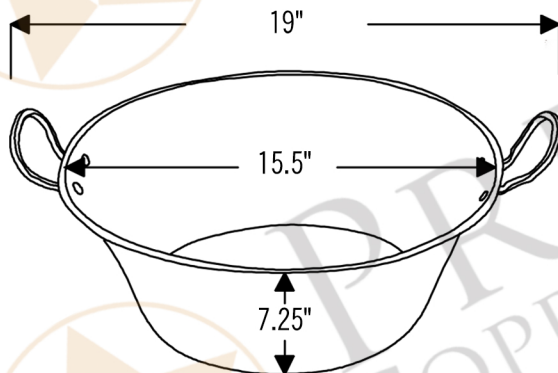

PREMIER
COPPER PRODUCTS

MODEL NUMBER: VOB16DB

- Description: Oval Bucket Vessel Hammered Copper Sink with Handles
- Outer Dimension: 19" x 12.5" x 7.25" (with handles)
- Outer Dimension: 16" x 12.5" x 7.25" (without handles)
- Inner Dimension: 15.5" x 12" x 7.25"
- Bottom Dimension: 11" x 8.75"
- Rim: 1/4" Wire Rim
- Drain Opening: 1.5"
- Finish: Oil Rubbed Bronze

CODE/STANDARD COMPLIANCE

* IAPMO/cUPC LISTED

* ORB: Oil Rubbed Bronze

THIS PRODUCT IS HAND CRAFTED, SMALL VARIANCES IN COLOR AND SIZE MAY OCCUR.
DO NOT MAKE ANY INSTALLATION CUTS UNTIL YOU RECEIVE YOUR ITEM(S).