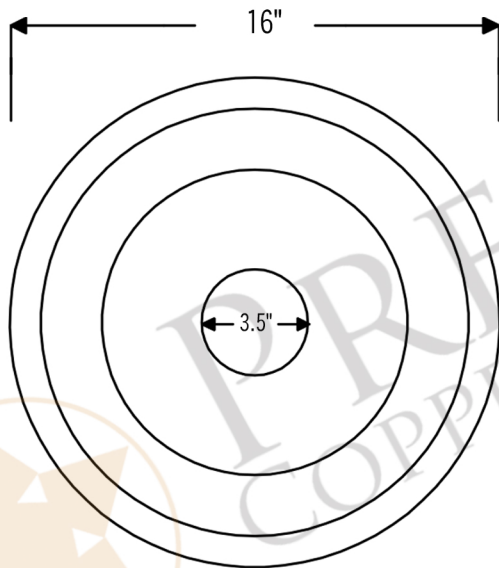

**PREMIER**  
COPPER PRODUCTS

**MODEL NUMBER: TFBR16PB3**

**DESCRIPTION: Terra Firma 16" Round Under Counter  
BAR/PREP Sink**

**OUTER DIMENSION: 16" x 7"**

**INNER DIMENSION: 14" x 7"**

**BOTTOM SINK FLOOR DIMENSION: 10"**

**SINK HEIGHT: 7"**

**RIM: 1"**

**TEXTURE: Terra Firma**

**FINISH: Polished Brass**

**DRAIN OPENING: 3.5"**

**INSTALLATION TYPE: Undermount**

CODE/STANDARD COMPLIANCE

\* IAPMO/cUPC LISTED