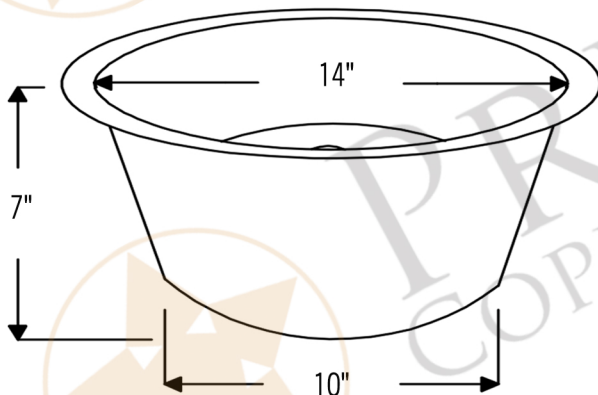

**PREMIER**  
COPPER PRODUCTS

**MODEL NUMBER: TFBR16PB3**

**DESCRIPTION: Terra Firma 16" Round Under Counter  
BAR/PREP Sink**

**OUTER DIMENSION: 16" x 7"**

**INNER DIMENSION: 14" x 7"**

**BOTTOM SINK FLOOR DIMENSION: 10"**

**SINK HEIGHT: 7"**

**RIM: 1"**

**TEXTURE: Terra Firma**

**FINISH: Polished Brass**

**DRAIN OPENING: 3.5"**

**INSTALLATION TYPE: Undermount**

CODE/STANDARD COMPLIANCE

\* IAPMO/cUPC LISTED