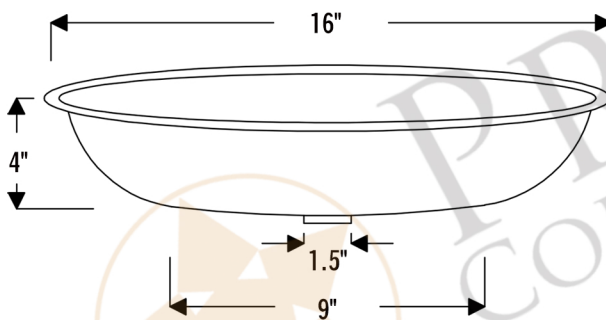

PREMIER
COPPER PRODUCTS

MODEL NUMBER: TFLR16EN

**DESCRIPTION: Terra Firma 16" Round Under Counter
Bathroom Sink**

OUTER DIMENSION: 16" x 4"

INNER DIMENSION: 14" x 4"

BOTTOM SINK FLOOR DIMENSION: 9" Rounded

SINK HEIGHT: 4"

TEXTURE: Terra Firma

FINISH: Nickel

RIM: 1"

DRAIN OPENING: 1.5"

INSTALLATION TYPE: Undermount

CODE/STANDARD COMPLIANCE

* IAPMO/cUPC LISTED