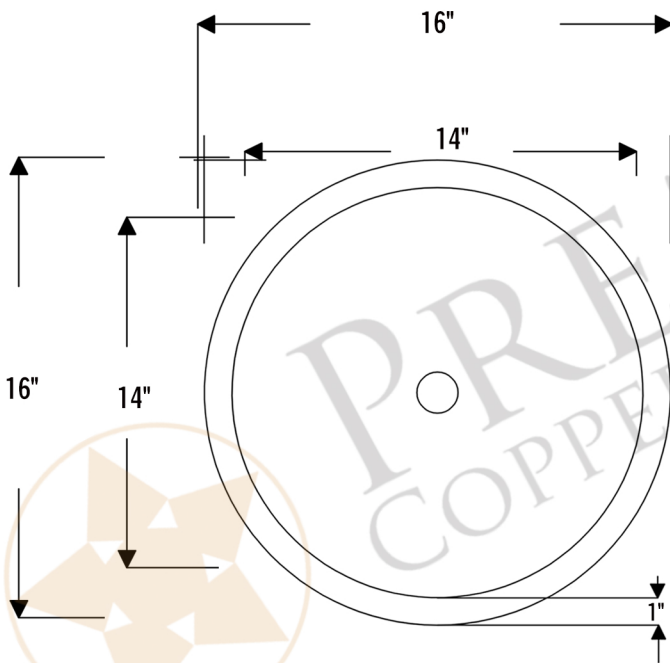

PREMIER
COPPER PRODUCTS

MODEL NUMBER: TFLR16EN

**DESCRIPTION: Terra Firma 16" Round Under Counter
Bathroom Sink**

OUTER DIMENSION: 16" x 4"

INNER DIMENSION: 14" x 4"

BOTTOM SINK FLOOR DIMENSION: 9" Rounded

SINK HEIGHT: 4"

TEXTURE: Terra Firma

FINISH: Nickel

RIM: 1"

DRAIN OPENING: 1.5"

INSTALLATION TYPE: Undermount

CODE/STANDARD COMPLIANCE

* IAPMO/cUPC LISTED