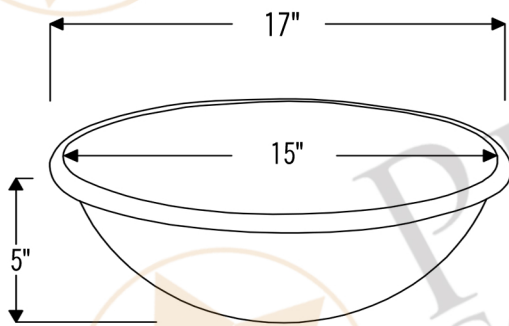

PREMIER
COPPER PRODUCTS

MODEL NUMBER: L017RDB

- Description: Small Oval Self Rimming Hammered Copper Sink
- Outer Dimension: 17" x 13" x 5"
- Inner Dimension: 15" x 11" x 5"
- Rim: 1"
- Drain Opening: 1.5"
- Finish: Oil Rubbed Bronze

CODE/STANDARD COMPLIANCE

* IAPMO/cUPC LISTED

* ORB: Oil Rubbed Bronze

THIS PRODUCT IS HAND CRAFTED, SMALL VARIANCES IN COLOR AND SIZE MAY OCCUR.
DO NOT MAKE ANY INSTALLATION CUTS UNTIL YOU RECEIVE YOUR ITEM(S).