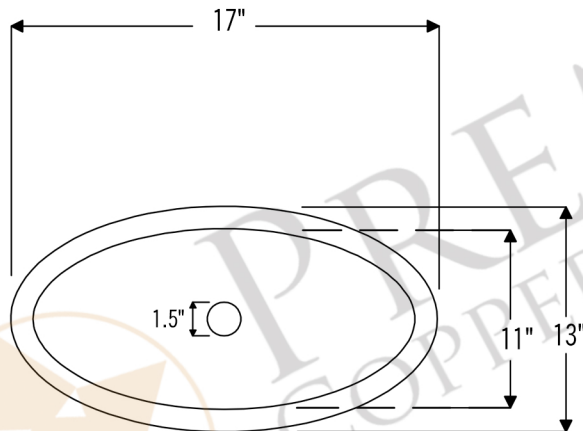

PREMIER
COPPER PRODUCTS

MODEL NUMBER: L017RDB

- Description: Small Oval Self Rimming Hammered Copper Sink
- Outer Dimension: 17" x 13" x 5"
- Inner Dimension: 15" x 11" x 5"
- Rim: 1"
- Drain Opening: 1.5"
- Finish: Oil Rubbed Bronze

CODE/STANDARD COMPLIANCE

* IAPMO/cUPC LISTED

* ORB: Oil Rubbed Bronze

THIS PRODUCT IS HAND CRAFTED, SMALL VARIANCES IN COLOR AND SIZE MAY OCCUR.
DO NOT MAKE ANY INSTALLATION CUTS UNTIL YOU RECEIVE YOUR ITEM(S).