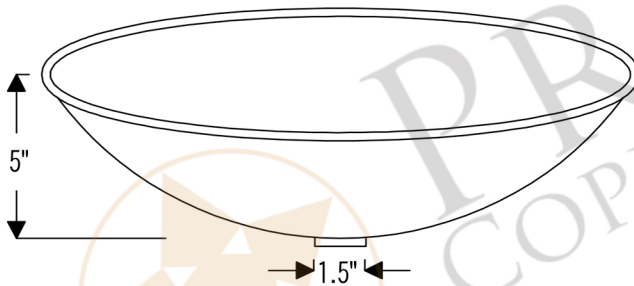

PREMIER
COPPER PRODUCTS

CODE/STANDARD COMPLIANCE

* IAPMO/cUPC LISTED

MODEL NUMBER: TFV017DB

DESCRIPTION: Terra Firma 17" Oval Vessel Sink

OUTER DIMENSION: 17" x 12" x 5"

BOTTOM SINK FLOOR DIMENSION: 12" Rounded

SINK HEIGHT: 5"

TEXTURE: Terra Firma

FINISH: Living Copper / Oil Rubbed Bronze

RIM: Hand Forged Polished Top Rim

DRAIN OPENING: 1.5"

INSTALLATION TYPE: Vessel

THIS PRODUCT IS HAND CRAFTED, SMALL VARIANCES IN COLOR AND SIZE MAY OCCUR.
DO NOT MAKE ANY INSTALLATION CUTS UNTIL YOU RECEIVE YOUR ITEM(S).