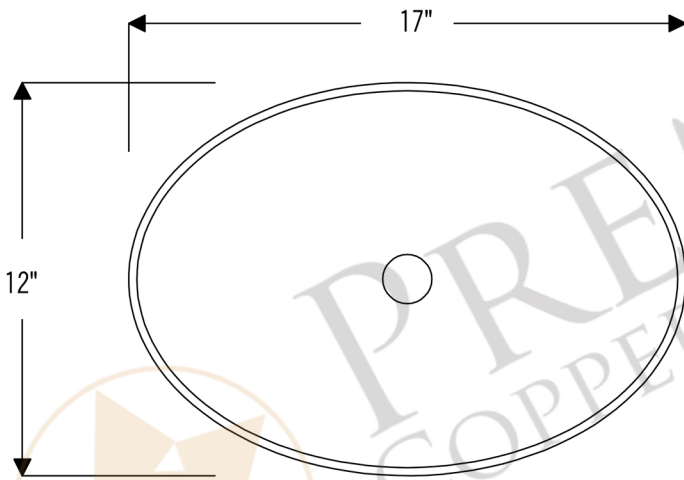

PREMIER
COPPER PRODUCTS

CODE/STANDARD COMPLIANCE

* IAPMO/cUPC LISTED

MODEL NUMBER: TFV017DB

DESCRIPTION: Terra Firma 17" Oval Vessel Sink

OUTER DIMENSION: 17" x 12" x 5"

BOTTOM SINK FLOOR DIMENSION: 12" Rounded

SINK HEIGHT: 5"

TEXTURE: Terra Firma

FINISH: Living Copper / Oil Rubbed Bronze

RIM: Hand Forged Polished Top Rim

DRAIN OPENING: 1.5"

INSTALLATION TYPE: Vessel

THIS PRODUCT IS HAND CRAFTED, SMALL VARIANCES IN COLOR AND SIZE MAY OCCUR.
DO NOT MAKE ANY INSTALLATION CUTS UNTIL YOU RECEIVE YOUR ITEM(S).