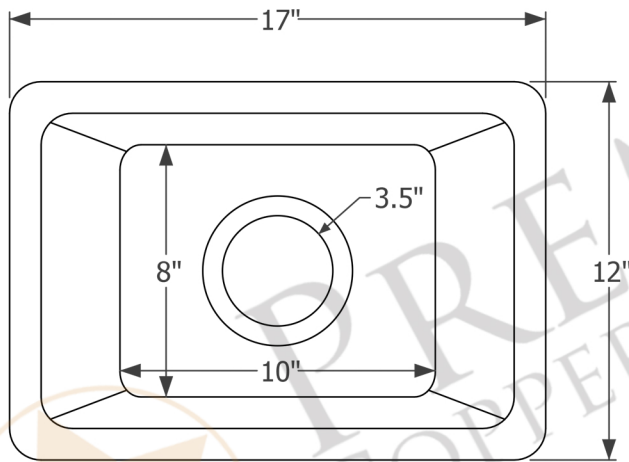

PREMIER
COPPER PRODUCTS

MODEL NUMBER: BRECDDB3

- Description: Rectangle Copper Prep Sink with 3.5" Drain Opening
- Outer Dimension: 17" x 12" x 7"
- Inner Dimension: 15" x 10" x 7"
- Rim: 1"
- Drain Opening: 3.5"
- Finish: Oil Rubbed Bronze

CODE/STANDARD COMPLIANCE

* IAPMO/cUPC LISTED

* ORB: Oil Rubbed Bronze

THIS PRODUCT IS HAND CRAFTED, SMALL VARIANCES IN COLOR AND SIZE MAY OCCUR.
DO NOT MAKE ANY INSTALLATION CUTS UNTIL YOU RECEIVE YOUR ITEM(S).