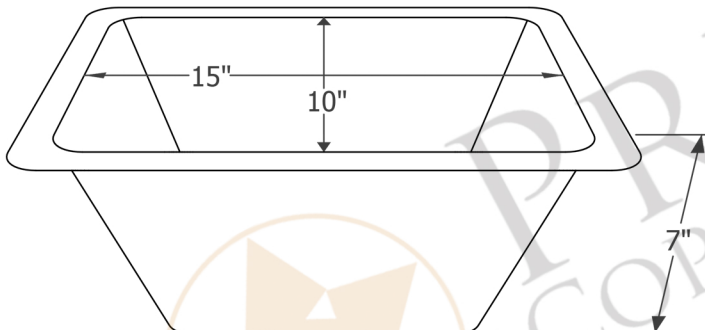

PREMIER
COPPER PRODUCTS

MODEL NUMBER: BRECDDB3

- Description: Rectangle Copper Prep Sink with 3.5" Drain Opening
- Outer Dimension: 17" x 12" x 7"
- Inner Dimension: 15" x 10" x 7"
- Rim: 1"
- Drain Opening: 3.5"
- Finish: Oil Rubbed Bronze

CODE/STANDARD COMPLIANCE

* IAPMO/cUPC LISTED

* ORB: Oil Rubbed Bronze

THIS PRODUCT IS HAND CRAFTED, SMALL VARIANCES IN COLOR AND SIZE MAY OCCUR.
DO NOT MAKE ANY INSTALLATION CUTS UNTIL YOU RECEIVE YOUR ITEM(S).