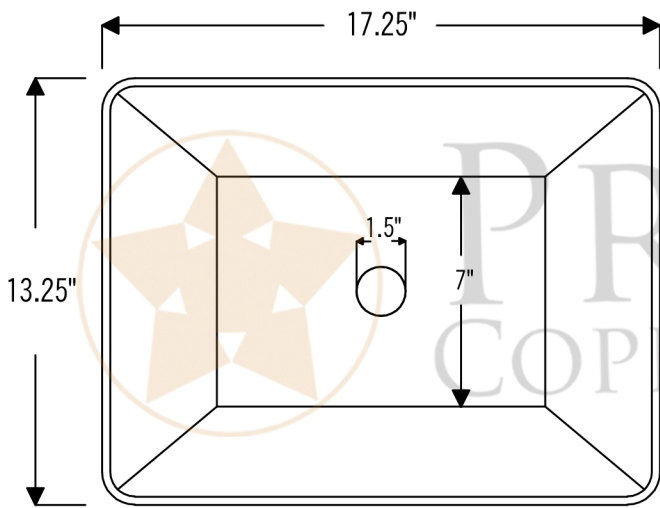

PREMIER  
COPPER PRODUCTS

MODEL NUMBER: VREC17WEN

- \* Description: 17" Rectangle Wired Rim Vessel  
Hammered Copper Sink in Nickel
- \* Outer Dimension: 17.25" x 13.25" x 5.5"
- \* Inner Dimension: 17" x 13" x 5.5"
- \* Bottom Dimension: 10.5" x 7"
- \* Rim: Wired Rim
- \* Drain Opening: 1.5"
- \* Finish: Nickel