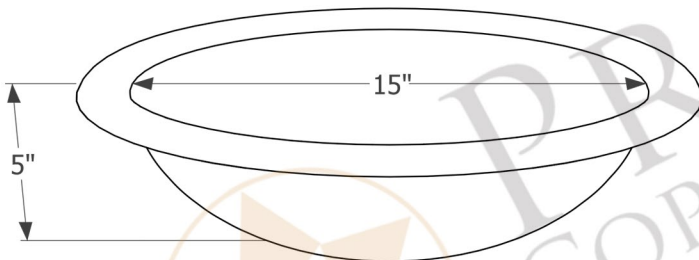

PREMIER
COPPER PRODUCTS

MODEL NUMBER: L018RDB

- Description: Oval Self Rimming Hammered Copper Sink with 1.5" Rim
- Outer Dimension: 18" x 15" x 5"
- Inner Dimension: 15" x 12" x 5"
- Rim: 1.5"
- Drain Opening: 1.5"
- Finish: Oil Rubbed Bronze

CODE/STANDARD COMPLIANCE

* IAPMO/cUPC LISTED

* ORB: Oil Rubbed Bronze

THIS PRODUCT IS HAND CRAFTED, SMALL VARIANCES IN COLOR AND SIZE MAY OCCUR.
DO NOT MAKE ANY INSTALLATION CUTS UNTIL YOU RECEIVE YOUR ITEM(S).