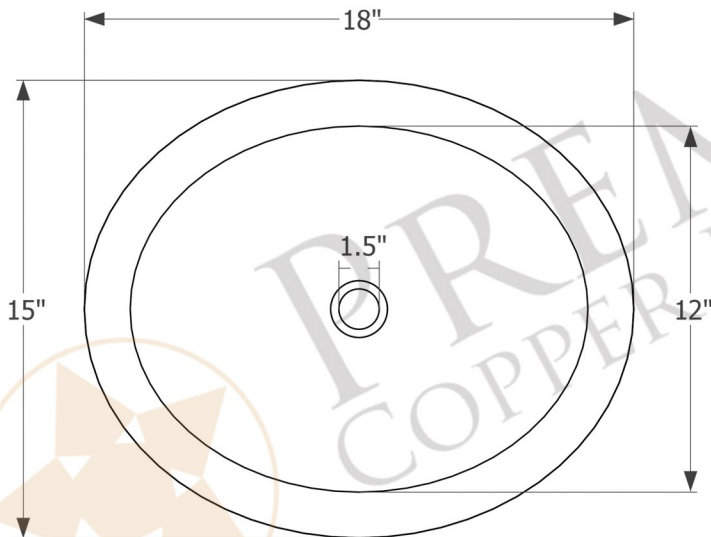

PREMIER
COPPER PRODUCTS

MODEL NUMBER: L018RDB

- * Description: Oval Self Rimming Hammered Copper Sink with 1.5" Rim
- * Outer Dimension: 18" x 15" x 5"
- * Inner Dimension: 15" x 12" x 5"
- * Rim: 1.5"
- * Drain Opening: 1.5"
- * Finish: Oil Rubbed Bronze

CODE/STANDARD COMPLIANCE

* IAPMO/cUPC LISTED

* ORB: Oil Rubbed Bronze

THIS PRODUCT IS HAND CRAFTED, SMALL VARIANCES IN COLOR AND SIZE MAY OCCUR.
DO NOT MAKE ANY INSTALLATION CUTS UNTIL YOU RECEIVE YOUR ITEM(S).