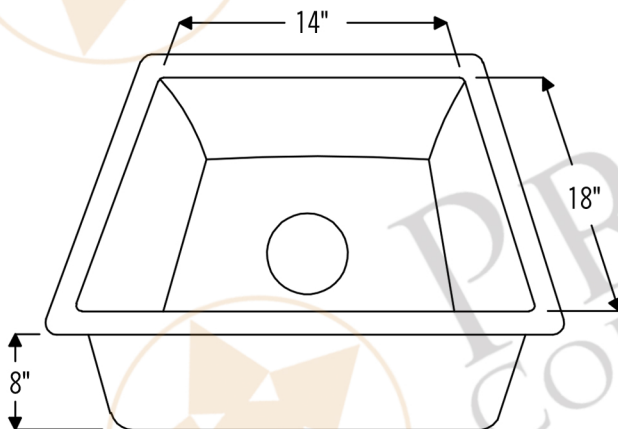

PREMIER
COPPER PRODUCTS

MODEL NUMBER: BREC20DB

- Description: 20" Hammered Copper Kitchen/Bar/Prep Sink
- Outer Dimension: 20" x 16" x 8"
- Inner Dimension: 18" x 14" x 8"
- Rim: 1"
- Drain Opening: 3.5"
- Finish: Oil Rubbed Bronze

CODE/STANDARD COMPLIANCE

* IAPMO/cUPC LISTED

* ORB: Oil Rubbed Bronze

THIS PRODUCT IS HAND CRAFTED, SMALL VARIANCES IN COLOR AND SIZE MAY OCCUR.
DO NOT MAKE ANY INSTALLATION CUTS UNTIL YOU RECEIVE YOUR ITEM(S).