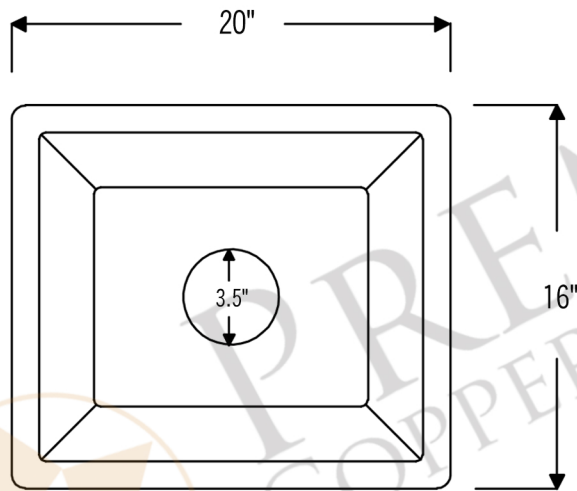

PREMIER
COPPER PRODUCTS

MODEL NUMBER: BREC20DB

- Description: 20" Hammered Copper Kitchen/Bar/Prep Sink
- Outer Dimension: 20" x 16" x 8"
- Inner Dimension: 18" x 14" x 8"
- Rim: 1"
- Drain Opening: 3.5"
- Finish: Oil Rubbed Bronze

CODE/STANDARD COMPLIANCE

* IAPMO/cUPC LISTED

* ORB: Oil Rubbed Bronze

THIS PRODUCT IS HAND CRAFTED, SMALL VARIANCES IN COLOR AND SIZE MAY OCCUR.
DO NOT MAKE ANY INSTALLATION CUTS UNTIL YOU RECEIVE YOUR ITEM(S).