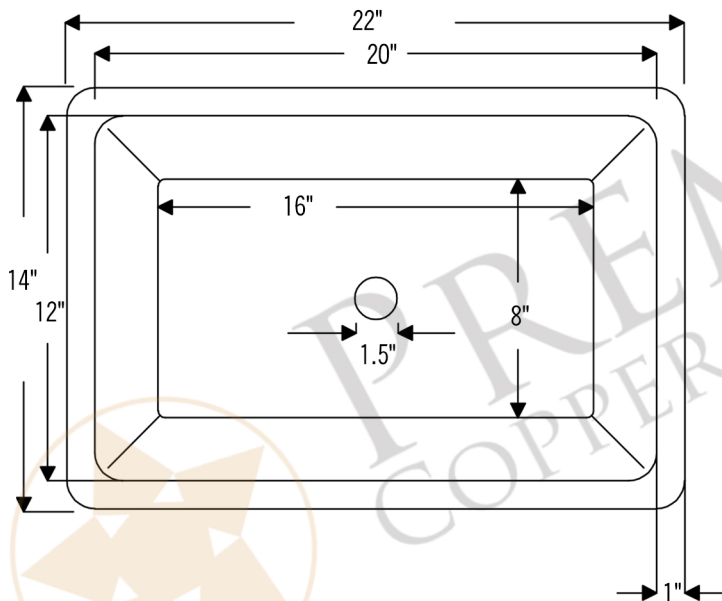

**PREMIER**  
COPPER PRODUCTS

**MODEL NUMBER: TFLREC22EN**

**DESCRIPTION: Terra Firma 22" Rectangle Under Counter  
Bathroom Sink**

**OUTER DIMENSION: 22" x 14" x 4"**

**INNER DIMENSION: 20" x 12" x 4"**

**BOTTOM SINK FLOOR DIMENSION: 16" x 8"**

**SINK HEIGHT: 4"**

**TEXTURE: Terra Firma**

**FINISH: Nickel**

**RIM: 1"**

**DRAIN OPENING: 1.5"**

**INSTALLATION TYPE: Undermount**

CODE/STANDARD COMPLIANCE

\* IAPMO/cUPC LISTED