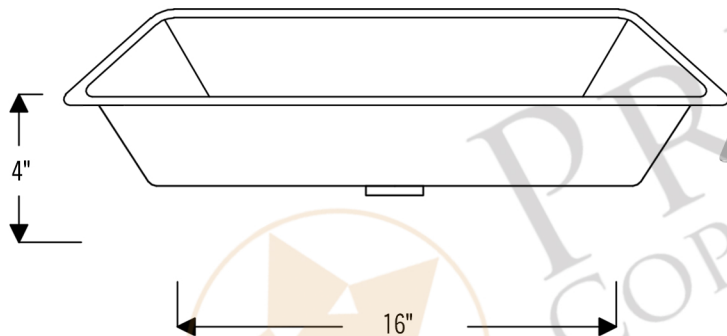

**PREMIER**  
COPPER PRODUCTS

**MODEL NUMBER: TFLREC22EN**

**DESCRIPTION: Terra Firma 22" Rectangle Under Counter  
Bathroom Sink**

**OUTER DIMENSION: 22" x 14" x 4"**

**INNER DIMENSION: 20" x 12" x 4"**

**BOTTOM SINK FLOOR DIMENSION: 16" x 8"**

**SINK HEIGHT: 4"**

**TEXTURE: Terra Firma**

**FINISH: Nickel**

**RIM: 1"**

**DRAIN OPENING: 1.5"**

**INSTALLATION TYPE: Undermount**

CODE/STANDARD COMPLIANCE

\* IAPMO/cUPC LISTED