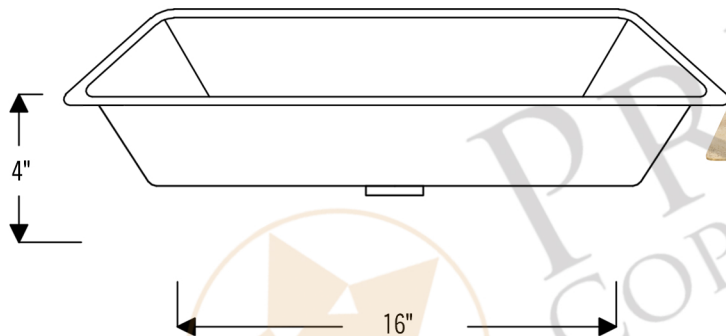

PREMIER
COPPER PRODUCTS

MODEL NUMBER: TFLREC22PB

**DESCRIPTION: Terra Firma 22" Rectangle Under Counter
Bathroom Sink**

OUTER DIMENSION: 22" x 14" x 4"

INNER DIMENSION: 20" x 12" x 4"

BOTTOM SINK FLOOR DIMENSION: 16" x 8"

SINK HEIGHT: 4"

TEXTURE: Terra Firma

FINISH: Polished Brass

RIM: 1"

DRAIN OPENING: 1.5"

INSTALLATION TYPE: Undermount

CODE/STANDARD COMPLIANCE

* IAPMO/cUPC LISTED