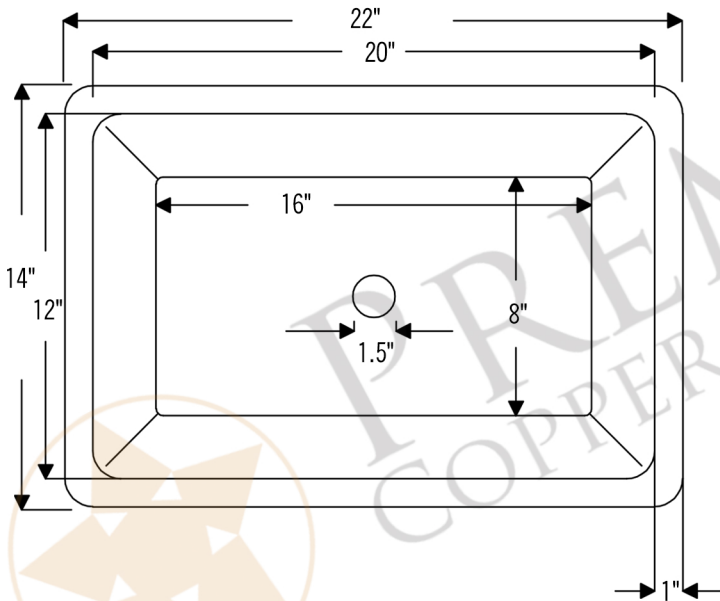

PREMIER
COPPER PRODUCTS

MODEL NUMBER: TFLREC22PB

**DESCRIPTION: Terra Firma 22" Rectangle Under Counter
Bathroom Sink**

OUTER DIMENSION: 22" x 14" x 4"

INNER DIMENSION: 20" x 12" x 4"

BOTTOM SINK FLOOR DIMENSION: 16" x 8"

SINK HEIGHT: 4"

TEXTURE: Terra Firma

FINISH: Polished Brass

RIM: 1"

DRAIN OPENING: 1.5"

INSTALLATION TYPE: Undermount

CODE/STANDARD COMPLIANCE

* IAPMO/cUPC LISTED