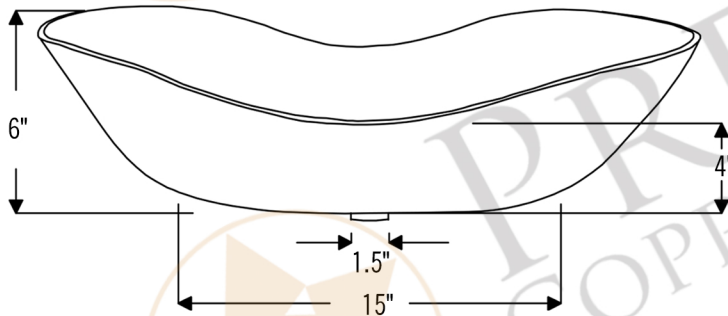

PREMIER
COPPER PRODUCTS

CODE/STANDARD COMPLIANCE

* IAPMO/cUPC LISTED

MODEL NUMBER: TFBVT23DB

DESCRIPTION: Terra Firma 23" Bath Tub Vessel Sink

OUTER DIMENSION: 23" x 12" x 6"

BOTTOM SINK FLOOR DIMENSION: 15" x 7.5"

SINK HEIGHT: 6"

CENTER SINK HEIGHT: 4"

TEXTURE: Terra Firma

FINISH: Living Copper / Oil Rubbed Bronze

RIM: Hand Forged Polished Top Rim

DRAIN OPENING: 1.5"

INSTALLATION TYPE: Vessel

THIS PRODUCT IS HAND CRAFTED, SMALL VARIANCES IN COLOR AND SIZE MAY OCCUR.
DO NOT MAKE ANY INSTALLATION CUTS UNTIL YOU RECEIVE YOUR ITEM(S).