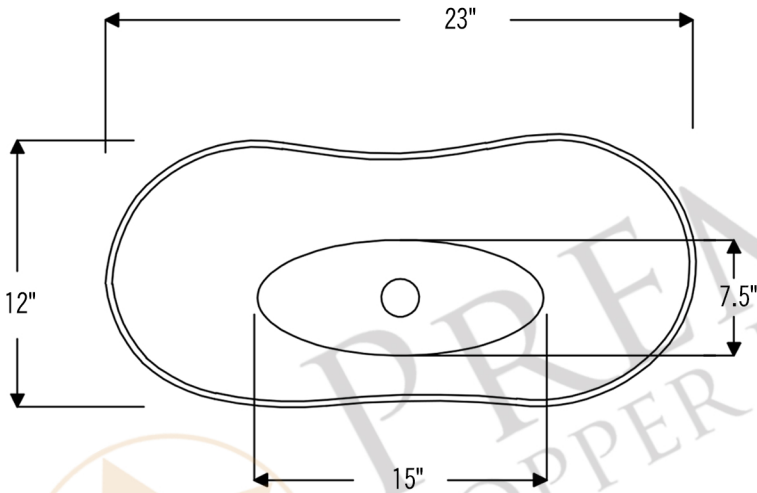

PREMIER
COPPER PRODUCTS

CODE/STANDARD COMPLIANCE

* IAPMO/cUPC LISTED

MODEL NUMBER: TFBVT23DB

DESCRIPTION: Terra Firma 23" Bath Tub Vessel Sink

OUTER DIMENSION: 23" x 12" x 6"

BOTTOM SINK FLOOR DIMENSION: 15" x 7.5"

SINK HEIGHT: 6"

CENTER SINK HEIGHT: 4"

TEXTURE: Terra Firma

FINISH: Living Copper / Oil Rubbed Bronze

RIM: Hand Forged Polished Top Rim

DRAIN OPENING: 1.5"

INSTALLATION TYPE: Vessel

THIS PRODUCT IS HAND CRAFTED, SMALL VARIANCES IN COLOR AND SIZE MAY OCCUR.
DO NOT MAKE ANY INSTALLATION CUTS UNTIL YOU RECEIVE YOUR ITEM(S).