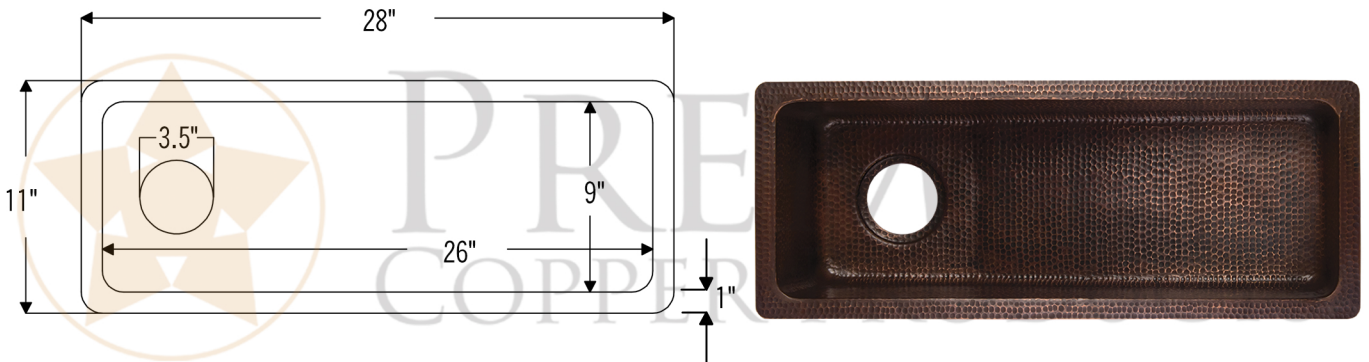

PREMIER
COPPER PRODUCTS

MODEL NUMBER: BRECSL28DB3

- * Description: 28" Rectangle Hammered Copper Slanted Bar/Prep Sink with 3.5" Drain Opening
- * Outer Dimension: 28" x 11" x 7"
- * Inner Dimension: 26" x 9"
- * Height (Short Side): 4"
- * Gauge: 14
- * Rim: 1"
- * Drain Opening: 3.5"
- * Finish: Oil Rubbed Bronze | Living Copper

THIS PRODUCT IS HAND CRAFTED, SMALL VARIANCES IN COLOR AND SIZE MAY OCCUR.
DO NOT MAKE ANY INSTALLATION CUTS UNTIL YOU RECEIVE YOUR ITEM(S).