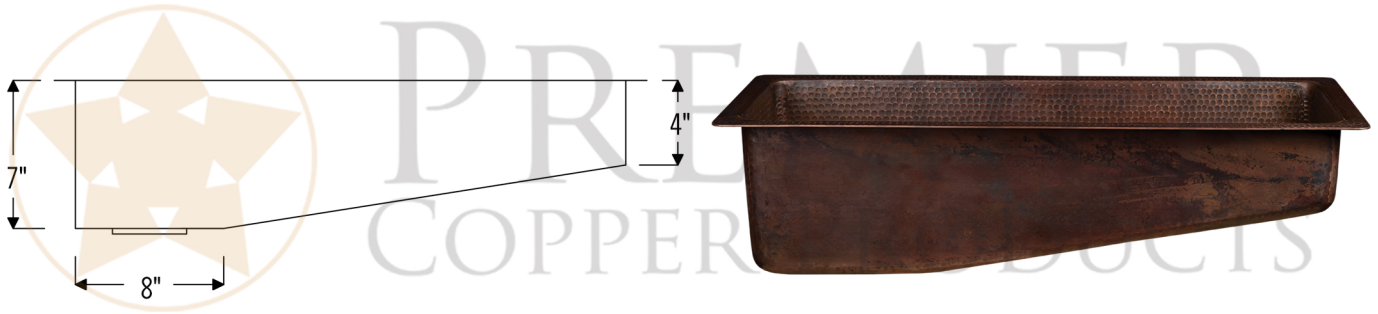

PREMIER
COPPER PRODUCTS

MODEL NUMBER: BRECSL28DB3

- * Description: 28" Rectangle Hammered Copper Slanted Bar/Prep Sink with 3.5" Drain Opening
- * Outer Dimension: 28" x 11" x 7"
- * Inner Dimension: 26" x 9"
- * Height (Short Side): 4"
- * Gauge: 14
- * Rim: 1"
- * Drain Opening: 3.5"
- * Finish: Oil Rubbed Bronze | Living Copper