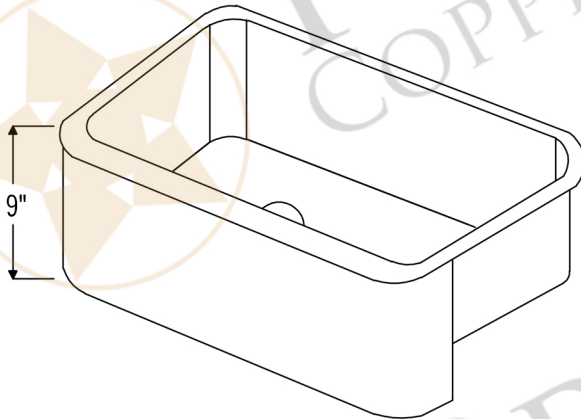

PREMIER
COPPER PRODUCTS

MODEL NUMBER: KASDB30229

- Description: 30" Hammered Copper Kitchen Apron Single Basin Sink
- Outer Dimension: 30" x 22" x 9"
- Inner Dimension: 28" x 19" x 9"
- Rim: Back, Left, Right - 1" / Front - 2"
- Drain Opening: 3.5"
- Finish: Oil Rubbed Bronze

CODE/STANDARD COMPLIANCE

* IAPMO/cUPC LISTED

* ORB: Oil Rubbed Bronze

THIS PRODUCT IS HAND CRAFTED, SMALL VARIANCES IN COLOR AND SIZE MAY OCCUR.
DO NOT MAKE ANY INSTALLATION CUTS UNTIL YOU RECEIVE YOUR ITEM(S).