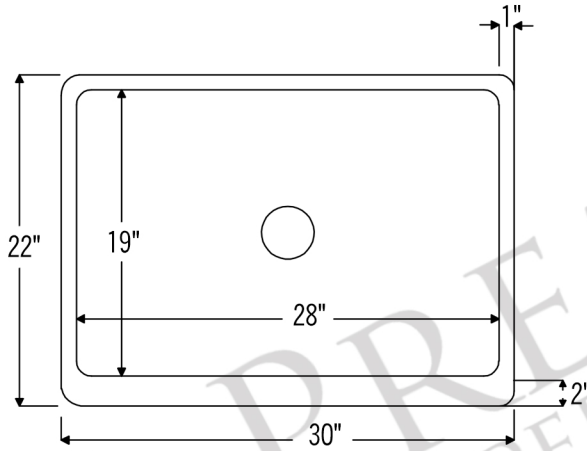

PREMIER
COPPER PRODUCTS

MODEL NUMBER: KASDB30229

- Description: 30" Hammered Copper Kitchen Apron Single Basin Sink
- Outer Dimension: 30" x 22" x 9"
- Inner Dimension: 28" x 19" x 9"
- Rim: Back, Left, Right - 1" / Front - 2"
- Drain Opening: 3.5"
- Finish: Oil Rubbed Bronze

CODE/STANDARD COMPLIANCE

* IAPMO/cUPC LISTED

* ORB: Oil Rubbed Bronze

THIS PRODUCT IS HAND CRAFTED, SMALL VARIANCES IN COLOR AND SIZE MAY OCCUR.
DO NOT MAKE ANY INSTALLATION CUTS UNTIL YOU RECEIVE YOUR ITEM(S).