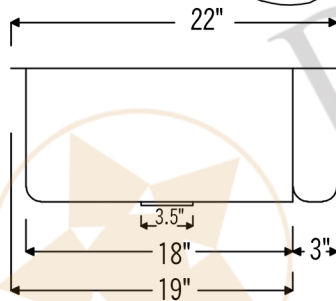

PREMIER
COPPER PRODUCTS

MODEL NUMBER: KASDB30229

- Description: 30" Hammered Copper Kitchen Apron Single Basin Sink
- Outer Dimension: 30" x 22" x 9"
- Inner Dimension: 28" x 19" x 9"
- Rim: Back, Left, Right - 1" / Front - 2"
- Drain Opening: 3.5"
- Finish: Oil Rubbed Bronze

CODE/STANDARD COMPLIANCE

* IAPMO/cUPC LISTED

* ORB: Oil Rubbed Bronze

THIS PRODUCT IS HAND CRAFTED, SMALL VARIANCES IN COLOR AND SIZE MAY OCCUR.
DO NOT MAKE ANY INSTALLATION CUTS UNTIL YOU RECEIVE YOUR ITEM(S).