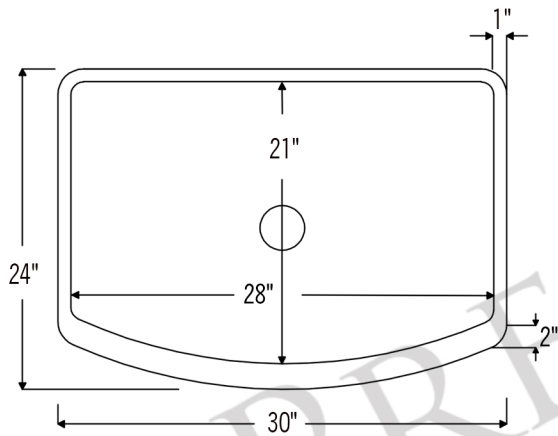

PREMIER
COPPER PRODUCTS

MODEL NUMBER: KASRDB30249

- * Description: 30" Hammered Copper Kitchen Rounded Apron Single Basin Sink
- * Outer Dimension: 30" x 24" x 9"
- * Inner Dimension: 28" x 21" x 9"
- * Rim: 1" Left, Right & Back / 2" Apron Front
- * Drain Opening: 3.5"
- * Finish: Oil Rubbed Bronze | Living Copper