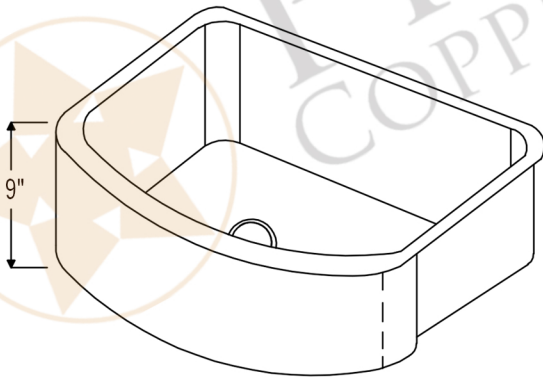

PREMIER
COPPER PRODUCTS

MODEL NUMBER: KASRDB30249

- * Description: 30" Hammered Copper Kitchen Rounded Apron Single Basin Sink
- * Outer Dimension: 30" x 24" x 9"
- * Inner Dimension: 28" x 21" x 9"
- * Rim: 1" Left, Right & Back / 2" Apron Front
- * Drain Opening: 3.5"
- * Finish: Oil Rubbed Bronze | Living Copper

THIS PRODUCT IS HAND CRAFTED, SMALL VARIANCES IN COLOR AND SIZE MAY OCCUR.
DO NOT MAKE ANY INSTALLATION CUTS UNTIL YOU RECEIVE YOUR ITEM(S).