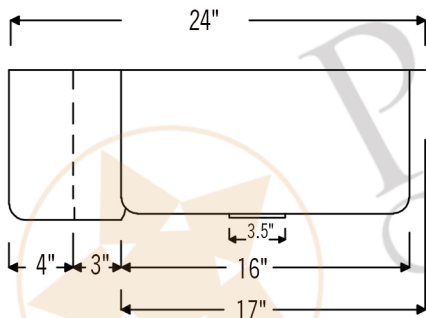

PREMIER
COPPER PRODUCTS

MODEL NUMBER: KASRDB30249

- * Description: 30" Hammered Copper Kitchen Rounded Apron Single Basin Sink
- * Outer Dimension: 30" x 24" x 9"
- * Inner Dimension: 28" x 21" x 9"
- * Rim: 1" Left, Right & Back / 2" Apron Front
- * Drain Opening: 3.5"
- * Finish: Oil Rubbed Bronze | Living Copper