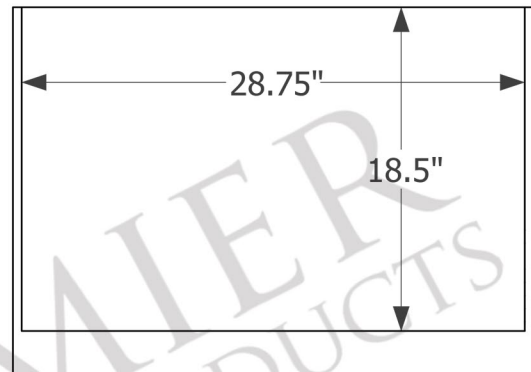

- * Description: Hand Hammered Copper Under Cabinet Range Hood with 390 CFM Slim Baffle Filters
- * Outer Dimensions: 29.75" X 21" X 7.5"
- * Top Dimensions: 29.75" X 12"
- * Bottom Dimensions: 29.75" X 21"
- * Bottom Opening Dimensions: 28.75" x 18.5"
- * Finish: Oil Rubbed Bronze
- * Skirt Height: 6.5"
- * Top Opening: 21" x 9"

THIS PRODUCTS IS HAND CRAFTED, SMALL VARIANCES IN COLOR AND SIZE MAY OCCUR.
DO NOT MAKE ANY INSTALLATION CUTS UNTIL YOU RECEIVE YOUR ITEM(S).

- * Description: Hand Hammered Copper Under Cabinet Range Hood with 390 CFM Slim Baffle Filters
- * Insert Model: C2030SD4SB
- * Insert Description: 390 CFM, 2.5 - 7.6 Sones, Variable Controls, Single Air Ring Fan, Slim Baffle Filters
- * Insert Duct: Single 7" Round Vent Opening
- * Insert Lighting: One Dimmable LED Light Included
- * Insert Finish: Stainless Steel

Industry leading, seven year in home, limited warranty on insert.

Please visit ImperialHoods.com to view the details of their warranty in full.

All dimensions on inserts are (+/-) 1/8" and are subject to change. Drawings are not to scale.