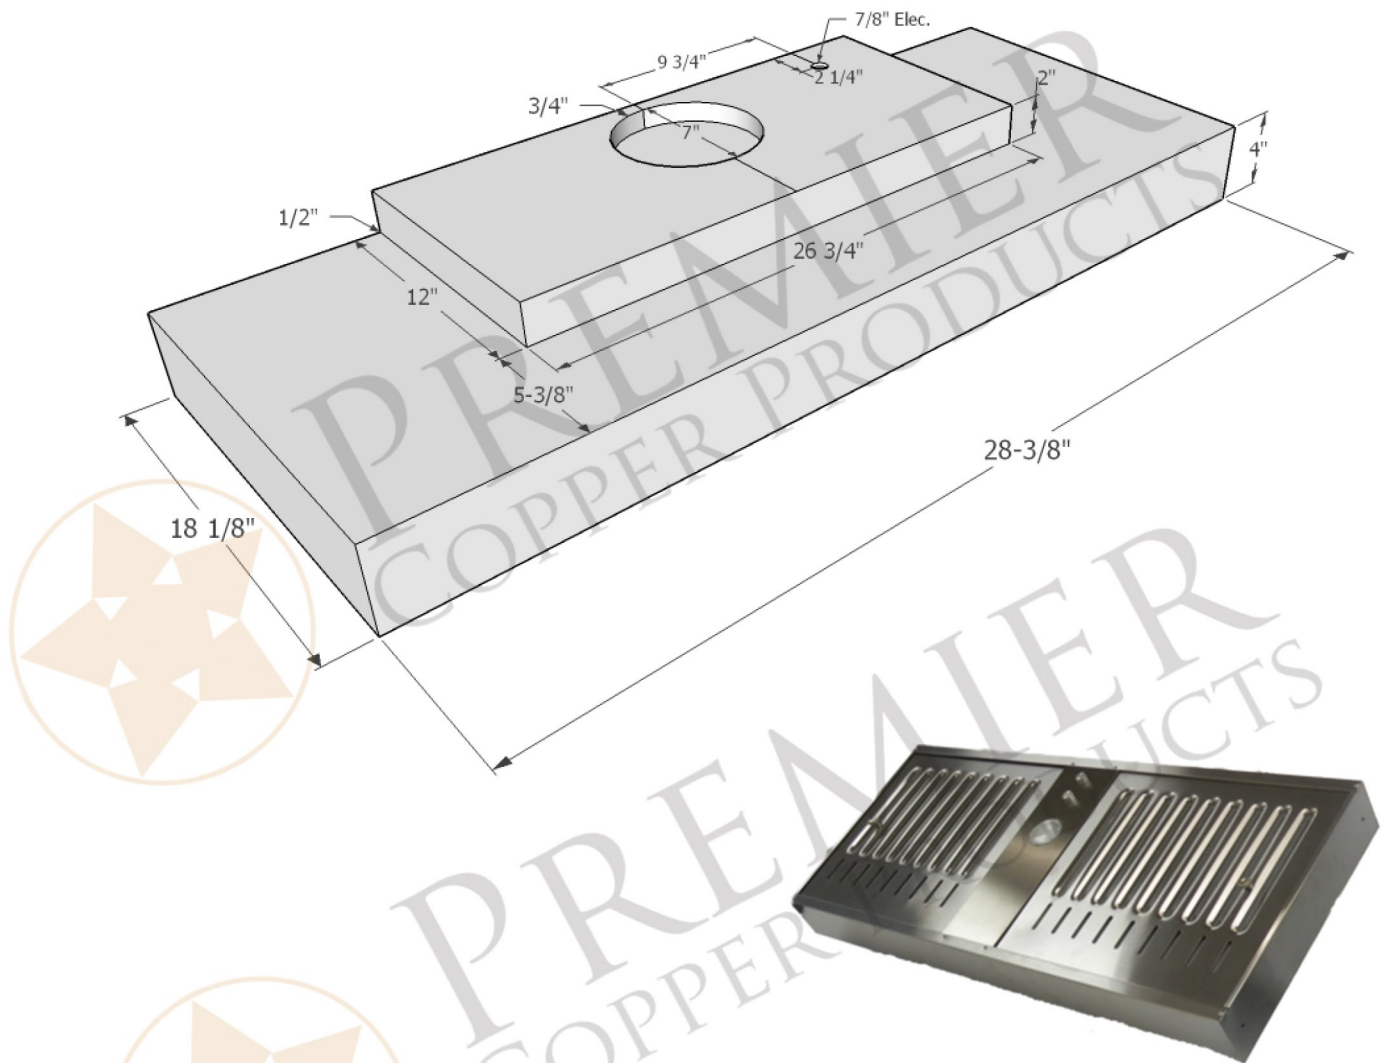

- * Description: Hand Hammered Copper Under Cabinet Range Hood with 390 CFM Slim Baffle Filters
- * Outer Dimensions: 29.75" X 21" X 7.5"
- * Top Dimensions: 29.75" X 12"
- * Bottom Dimensions: 29.75" X 21"
- * Bottom Opening Dimensions: 28.75" x 18.5"
- * Finish: Oil Rubbed Bronze
- * Skirt Height: 6.5"
- * Top Opening: 21" x 9"

THIS PRODUCTS IS HAND CRAFTED, SMALL VARIANCES IN COLOR AND SIZE MAY OCCUR.
DO NOT MAKE ANY INSTALLATION CUTS UNTIL YOU RECEIVE YOUR ITEM(S).

- * Description: Hand Hammered Copper Under Cabinet Range Hood with 390 CFM Slim Baffle Filters
- * Insert Model: C2030SD4SB
- * Insert Description: 390 CFM, 2.5 - 7.6 Sones, Variable Controls, Single Air Ring Fan, Slim Baffle Filters
- * Insert Duct: Single 7" Round Vent Opening
- * Insert Lighting: One Dimmable LED Light Included
- * Insert Finish: Stainless Steel

Industry leading, seven year in home, limited warranty on insert.

Please visit ImperialHoods.com to view the details of their warranty in full.

All dimensions on inserts are (+/-) 1/8" and are subject to change. Drawings are not to scale.