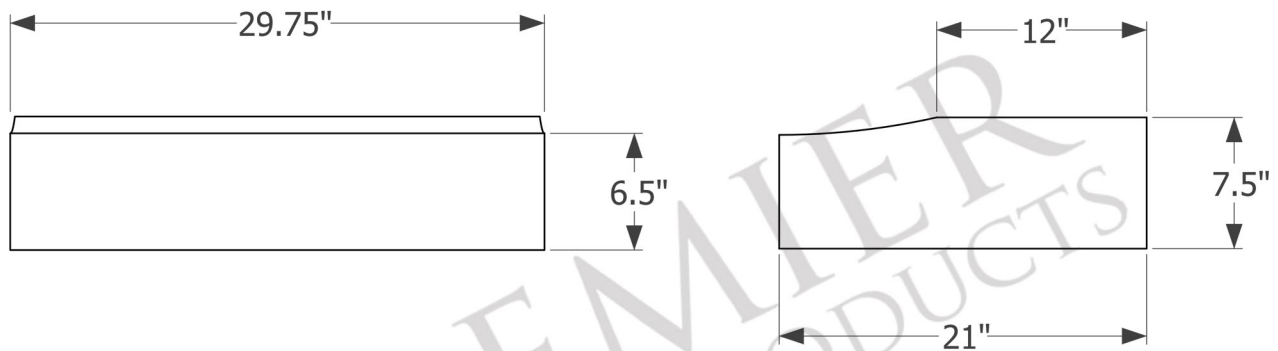

- * Description: Hand Hammered Copper Under Cabinet Range Hood with 390 CFM Slim Baffle Filters
- * Outer Dimensions: 29.75" X 21" X 7.5"
- * Top Dimensions: 29.75" X 12"
- * Bottom Dimensions: 29.75" X 21"
- * Bottom Opening Dimensions: 28.75" x 18.5"
- * Finish: Oil Rubbed Bronze
- * Skirt Height: 6.5"
- * Top Opening: 21" x 9"

THIS PRODUCTS IS HAND CRAFTED, SMALL VARIANCES IN COLOR AND SIZE MAY OCCUR.
DO NOT MAKE ANY INSTALLATION CUTS UNTIL YOU RECEIVE YOUR ITEM(S).

- * Description: Hand Hammered Copper Under Cabinet Range Hood with 390 CFM Slim Baffle Filters
- * Insert Model: C2030SD4SB
- * Insert Description: 390 CFM, 2.5 - 7.6 Sones, Variable Controls, Single Air Ring Fan, Slim Baffle Filters
- * Insert Duct: Single 7" Round Vent Opening
- * Insert Lighting: One Dimmable LED Light Included
- * Insert Finish: Stainless Steel

Industry leading, seven year in home, limited warranty on insert.

Please visit ImperialHoods.com to view the details of their warranty in full.

All dimensions on inserts are (+/-) 1/8" and are subject to change. Drawings are not to scale.