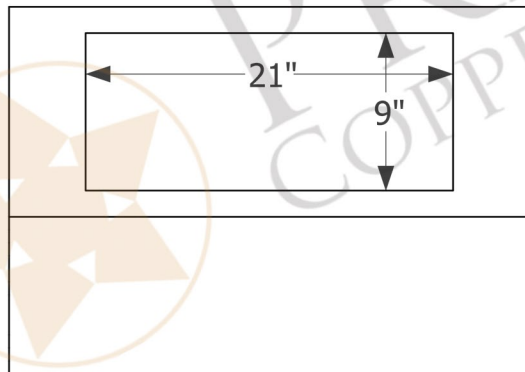

- * Description: Hand Hammered Copper Under Cabinet Range Hood with 390 CFM Slim Baffle Filters
- * Outer Dimensions: 29.75" X 21" X 7.5"
- * Top Dimensions: 29.75" X 12"
- * Bottom Dimensions: 29.75" X 21"
- * Bottom Opening Dimensions: 28.75" x 18.5"
- * Finish: Oil Rubbed Bronze
- * Skirt Height: 6.5"
- * Top Opening: 21" x 9"

THIS PRODUCTS IS HAND CRAFTED, SMALL VARIANCES IN COLOR AND SIZE MAY OCCUR.
DO NOT MAKE ANY INSTALLATION CUTS UNTIL YOU RECEIVE YOUR ITEM(S).

- * Description: Hand Hammered Copper Under Cabinet Range Hood with 390 CFM Slim Baffle Filters
- * Insert Model: C2030SD4SB
- * Insert Description: 390 CFM, 2.5 - 7.6 Sones, Variable Controls, Single Air Ring Fan, Slim Baffle Filters
- * Insert Duct: Single 7" Round Vent Opening
- * Insert Lighting: One Dimmable LED Light Included
- * Insert Finish: Stainless Steel

Industry leading, seven year in home, limited warranty on insert.

Please visit ImperialHoods.com to view the details of their warranty in full.

All dimensions on inserts are (+/-) 1/8" and are subject to change. Drawings are not to scale.