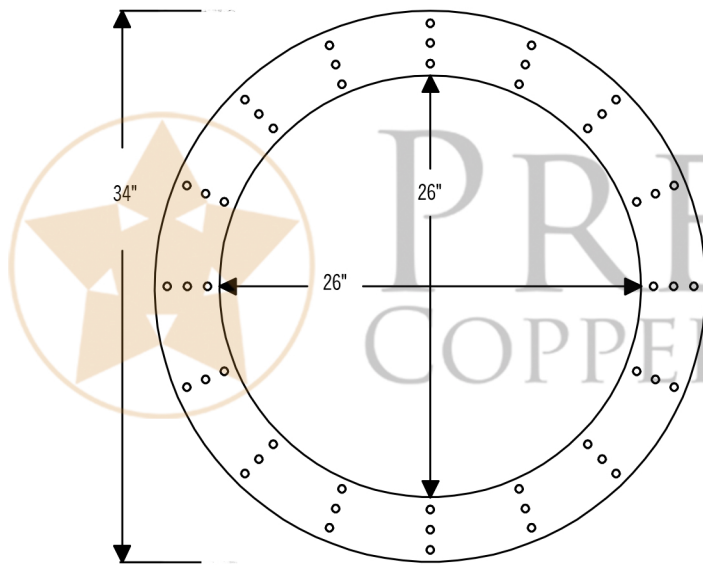

PREMIER
COPPER PRODUCTS

MODEL NUMBER: MFR3434-RI

- * Description: 34" Hand Hammered Round Copper Mirror with Hand Forged Rivets
- * Outer Dimensions: 34" x 34" x 1"
- * Inner Dimensions: 26" x 26" x 1"
- * Rim: 4"
- * Finish: Oil Rubbed Bronze
- * Design: Rivets

FRONT VIEW

SIDE VIEW

THIS PRODUCT IS HAND CRAFTED, SMALL VARIANCES IN COLOR AND SIZE MAY OCCUR.