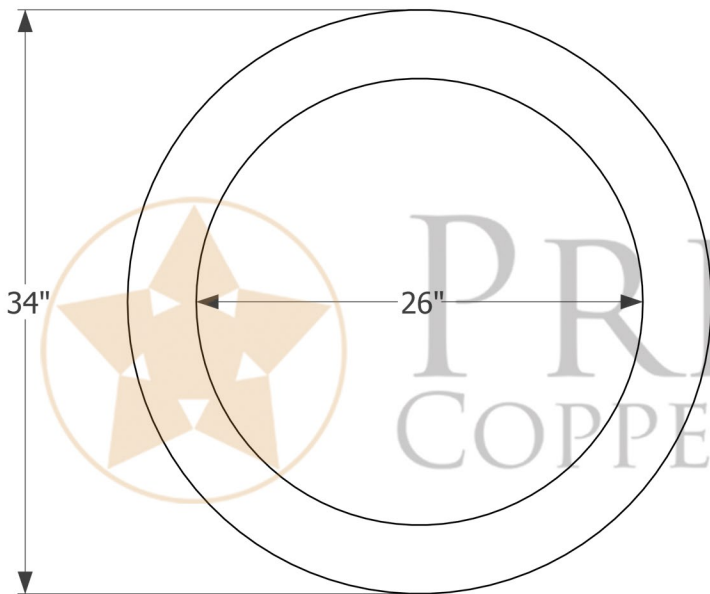

PREMIER
COPPER PRODUCTS

MODEL NUMBER: MFR3434RB

- * Description: 34" Round Hand Hammered Copper Mirror
- * Outer Dimensions: 34" x 34" x 1"
- * Inner Dimensions: 26" x 26" x 1"
- * Rim: 4"
- * Finish: Rustic Bronze