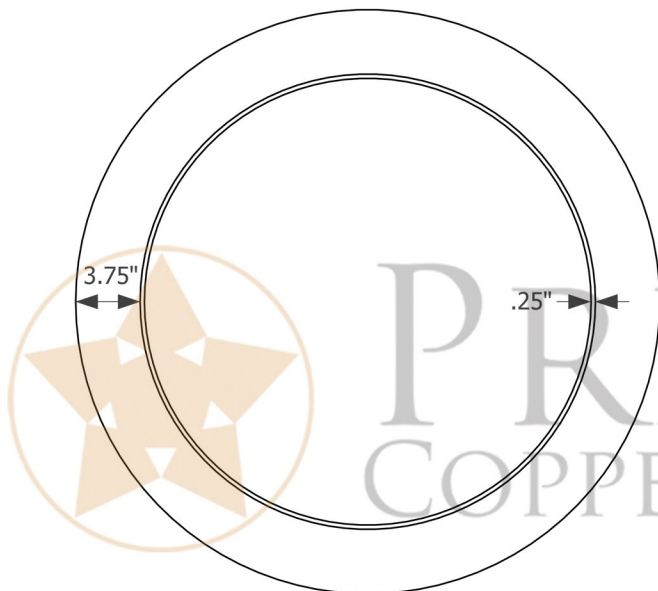

PREMIER
COPPER PRODUCTS

MODEL NUMBER: MFR3434RB

- * Description: 34" Round Hand Hammered Copper Mirror
- * Outer Dimensions: 34" x 34" x 1"
- * Inner Dimensions: 26" x 26" x 1"
- * Rim: 4"
- * Finish: Rustic Bronze

FRONT VIEW

BACK VIEW

SIDE VIEW

THIS PRODUCT IS HAND CRAFTED, SMALL VARIANCES IN COLOR AND SIZE MAY OCCUR.