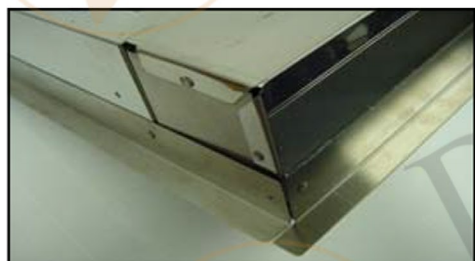

HV-CORREA36BLK-C2036BPSB

- * Description: 36 Inch 735 CFM Hand Hammered Copper Wall-Mounted Correa Range Hood with Slim Baffle Filters
- * Outer Dimensions: 36" x 24" x 36"
- * Top Dimensions: 22" x 12"
- * Bottom Dimensions: 36" x 24"
- * Skirt Height: 9"
- * Finish: Glazed Black

THIS PRODUCTS IS HAND CRAFTED, SMALL VARIANCES IN COLOR AND SIZE MAY OCCUR.
DO NOT MAKE ANY INSTALLATION CUTS UNTIL YOU RECEIVE YOUR ITEM(S).

HV-CORREA36BLK-C2036BPSB

- * Description: 36 Inch 735 CFM Hand Hammered Copper Wall-Mounted Correa Range Hood with Slim Baffle Filters
- * Insert Model Number: C2036BPSB
- * Insert Description: 735 CFM, 1.5-4.6 Sones, Variable Controls,
- * Insert Duct: Single 7" Round Vent Opening
- * Lighting: LED Bulbs Included / *Lights Located on Front Panel*
- * Filter: Slim Baffle Filters
- * Insert Finish: Stainless Steel

POWERED LINER SPECIFICATIONS

3/4" Flange for perfect fit.

SEVEN YEAR, IN HOME, LIMITED WARRANTY ON INSERT, THE BEST IN THE INDUSTRY!

Please visit ImperialHoods.com to view the details on their warranty.

All dimensions on inserts are (+/-) 1/8" and are subject to change. Drawings are not to scale.