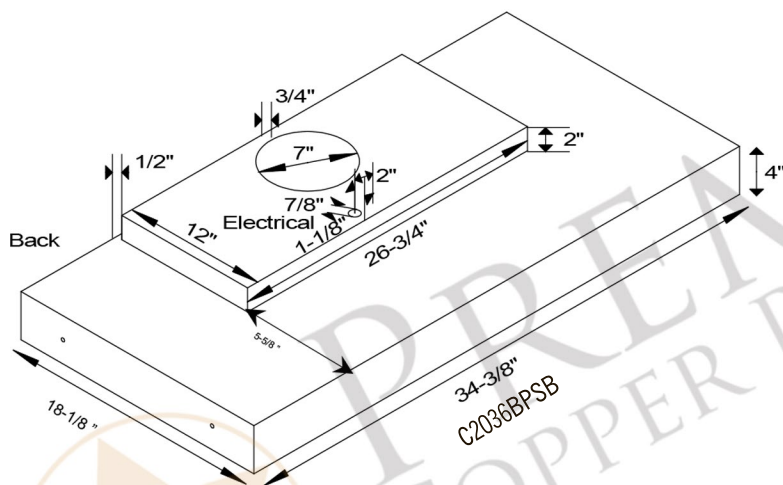

HV-CORREA36BLK-C2036BPSB

- * Description: 36 Inch 735 CFM Hand Hammered Copper Wall-Mounted Correa Range Hood with Slim Baffle Filters
- * Outer Dimensions: 36" x 24" x 36"
- * Top Dimensions: 22" x 12"
- * Bottom Dimensions: 36" x 24"
- * Skirt Height: 9"
- * Finish: Glazed Black

THIS PRODUCTS IS HAND CRAFTED, SMALL VARIANCES IN COLOR AND SIZE MAY OCCUR.
DO NOT MAKE ANY INSTALLATION CUTS UNTIL YOU RECEIVE YOUR ITEM(S).

HV-CORREA36BLK-C2036BPSB

- * Description: 36 Inch 735 CFM Hand Hammered Copper Wall-Mounted Correa Range Hood with Slim Baffle Filters
- * Insert Model Number: C2036BPSB
- * Insert Description: 735 CFM, 1.5-4.6 Sones, Variable Controls,
- * Insert Duct: Single 7" Round Vent Opening
- * Lighting: LED Bulbs Included / *Lights Located on Front Panel*
- * Filter: Slim Baffle Filters
- * Insert Finish: Stainless Steel

POWERED LINER SPECIFICATIONS

3/4" Flange for perfect fit.

SEVEN YEAR, IN HOME, LIMITED WARRANTY ON INSERT, THE BEST IN THE INDUSTRY!

Please visit ImperialHoods.com to view the details on their warranty.

All dimensions on inserts are (+/-) 1/8" and are subject to change. Drawings are not to scale.