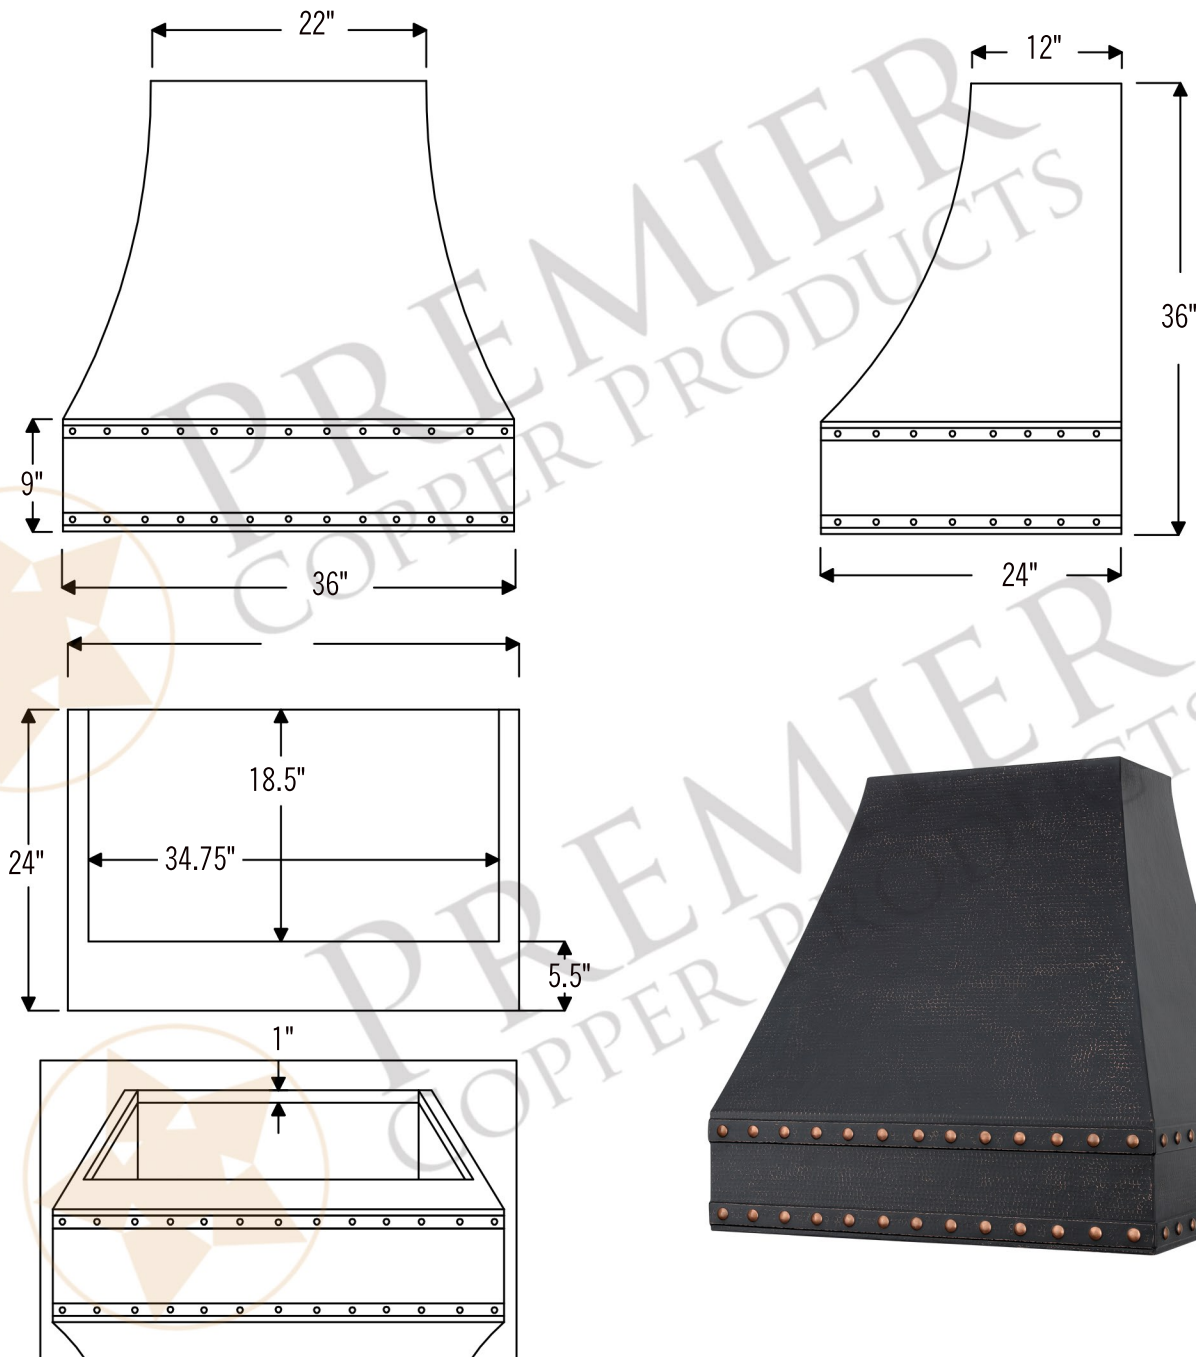

HV-CORREA36BLK-C2036BPSB

- * Description: 36 Inch 735 CFM Hand Hammered Copper Wall-Mounted Correa Range Hood with Slim Baffle Filters
- * Outer Dimensions: 36" x 24" x 36"
- * Top Dimensions: 22" x 12"
- * Bottom Dimensions: 36" x 24"
- * Skirt Height: 9"
- * Finish: Glazed Black

THIS PRODUCTS IS HAND CRAFTED, SMALL VARIANCES IN COLOR AND SIZE MAY OCCUR.
DO NOT MAKE ANY INSTALLATION CUTS UNTIL YOU RECEIVE YOUR ITEM(S).

HV-CORREA36BLK-C2036BPSB

- * Description: 36 Inch 735 CFM Hand Hammered Copper Wall-Mounted Correa Range Hood with Slim Baffle Filters
- * Insert Model Number: C2036BPSB
- * Insert Description: 735 CFM, 1.5-4.6 Sones, Variable Controls,
- * Insert Duct: Single 7" Round Vent Opening
- * Lighting: LED Bulbs Included / *Lights Located on Front Panel*
- * Filter: Slim Baffle Filters
- * Insert Finish: Stainless Steel

POWERED LINER SPECIFICATIONS

3/4" Flange for perfect fit.

SEVEN YEAR, IN HOME, LIMITED WARRANTY ON INSERT, THE BEST IN THE INDUSTRY!

Please visit ImperialHoods.com to view the details on their warranty.

All dimensions on inserts are (+/-) 1/8" and are subject to change. Drawings are not to scale.