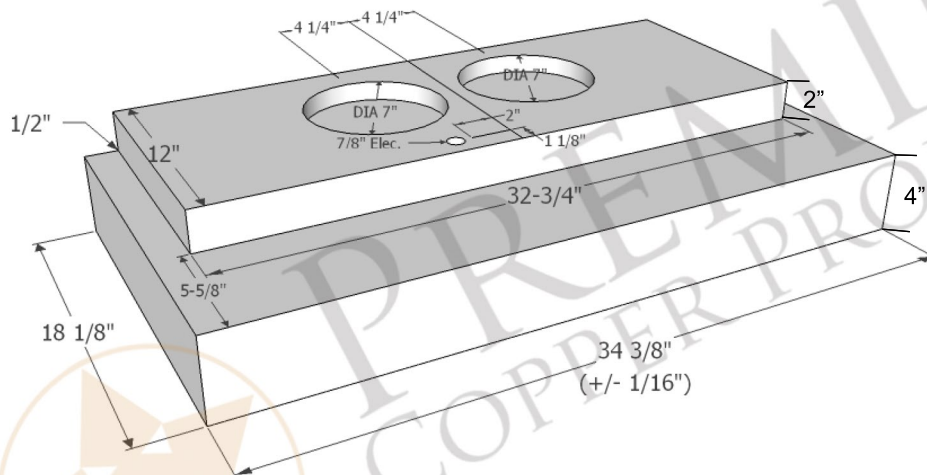

HV-CORREA36WHT-C2036BP1-TWSB

- * Description: 36 Inch 1250 CFM Hand Hammered Copper Wall-Mounted Correa Range Hood with Slim Baffle Filters
- * Outer Dimensions: 36" x 24" x 36"
- * Top Dimensions: 22" x 12"
- * Bottom Dimensions: 36" x 24"
- * Skirt Height: 9"
- * Finish: Glazed White

THIS PRODUCTS IS HAND CRAFTED, SMALL VARIANCES IN COLOR AND SIZE MAY OCCUR.
DO NOT MAKE ANY INSTALLATION CUTS UNTIL YOU RECEIVE YOUR ITEM(S).

HV-CORREA36WHT-C2036BP1-TWSB

- * Description: 36 Inch 1250 CFM Hand Hammered Copper Wall-Mounted Correa Range Hood with Slim Baffle Filters
- * Insert Model Number: C2036BP1-TWSB
- * Insert Description: 1250 CFM, 1.5 -4.6 Sones, Variable Controls, Twin Centrifugal Blowers, Heat Controlled Thermostat
- * Insert Duct: **Two 7" Round Vent Opening**
- * Insert Lighting: LED Bulbs Included / *Lights Located on Front Panel*
- * Filter: Slim Baffle Filter
- * Insert Finish: Stainless Steel

POWERED LINER SPECIFICATIONS

3/4" Flange for perfect fit.

SEVEN YEAR, IN HOME, LIMITED WARRANTY ON INSERT, THE BEST IN THE INDUSTRY!

Please visit ImperialHoods.com to view the details on their warranty.

All dimensions on inserts are (+/-) 1/8" and are subject to change. Drawings are not to scale.