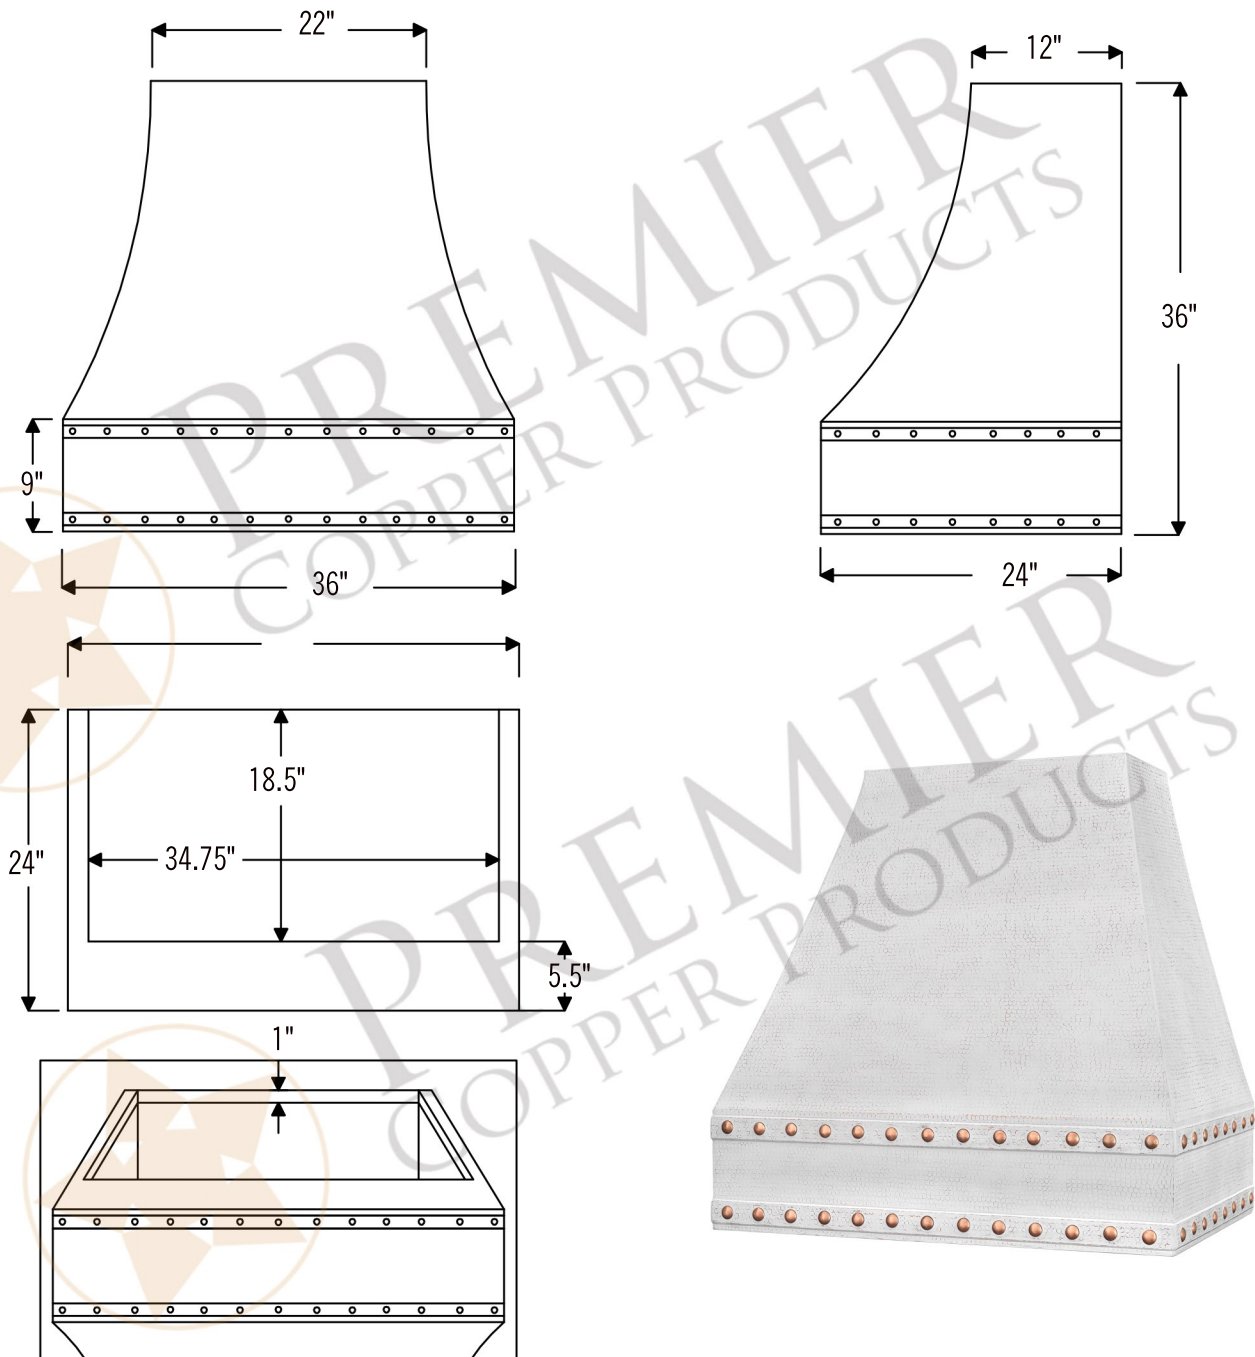

HV-CORREA36WHT-C2036BP1-TWSB

- * Description: 36 Inch 1250 CFM Hand Hammered Copper Wall-Mounted Correa Range Hood with Slim Baffle Filters
- * Outer Dimensions: 36" x 24" x 36"
- * Top Dimensions: 22" x 12"
- * Bottom Dimensions: 36" x 24"
- * Skirt Height: 9"
- * Finish: Glazed White

THIS PRODUCTS IS HAND CRAFTED, SMALL VARIANCES IN COLOR AND SIZE MAY OCCUR.
DO NOT MAKE ANY INSTALLATION CUTS UNTIL YOU RECEIVE YOUR ITEM(S).

HV-CORREA36WHT-C2036BP1-TWSB

- * Description: 36 Inch 1250 CFM Hand Hammered Copper Wall-Mounted Correa Range Hood with Slim Baffle Filters
- * Insert Model Number: C2036BP1-TWSB
- * Insert Description: 1250 CFM, 1.5 -4.6 Sones, Variable Controls, Twin Centrifugal Blowers, Heat Controlled Thermostat
- * Insert Duct: **Two 7" Round Vent Opening**
- * Insert Lighting: LED Bulbs Included / *Lights Located on Front Panel*
- * Filter: Slim Baffle Filter
- * Insert Finish: Stainless Steel

POWERED LINER SPECIFICATIONS

3/4" Flange for perfect fit.

SEVEN YEAR, IN HOME, LIMITED WARRANTY ON INSERT, THE BEST IN THE INDUSTRY!

Please visit ImperialHoods.com to view the details on their warranty.

All dimensions on inserts are (+/-) 1/8" and are subject to change. Drawings are not to scale.