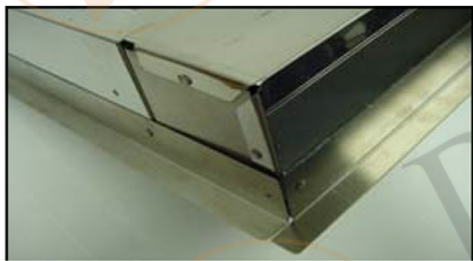

HV-CORREA36WHT-C2036BPSB

- * Description: 36 Inch 735 CFM Hand Hammered Copper Wall-Mounted Correa Range Hood with Slim Baffle Filters
- * Outer Dimensions: 36" x 24" x 36"
- * Top Dimensions: 22" x 12"
- * Bottom Dimensions: 36" x 24"
- * Skirt Height: 9"
- * Finish: Glazed White

THIS PRODUCTS IS HAND CRAFTED, SMALL VARIANCES IN COLOR AND SIZE MAY OCCUR.
DO NOT MAKE ANY INSTALLATION CUTS UNTIL YOU RECEIVE YOUR ITEM(S).

HV-CORREA36WHT-C2036BPSB

- * Description: 36 Inch 735 CFM Hand Hammered Copper Wall-Mounted Correa Range Hood with Slim Baffle Filters
- * Insert Model Number: C2036BPSB
- * Insert Description: 735 CFM, 1.5-4.6 Sones, Variable Controls,
- * Insert Duct: Single 7" Round Vent Opening
- * Lighting: LED Bulbs Included / *Lights Located on Front Panel*
- * Filter: Slim Baffle Filters
- * Insert Finish: Stainless Steel

POWERED LINER SPECIFICATIONS

3/4" Flange for perfect fit.

SEVEN YEAR, IN HOME, LIMITED WARRANTY ON INSERT, THE BEST IN THE INDUSTRY!

Please visit ImperialHoods.com to view the details on their warranty.

All dimensions on inserts are (+/-) 1/8" and are subject to change. Drawings are not to scale.