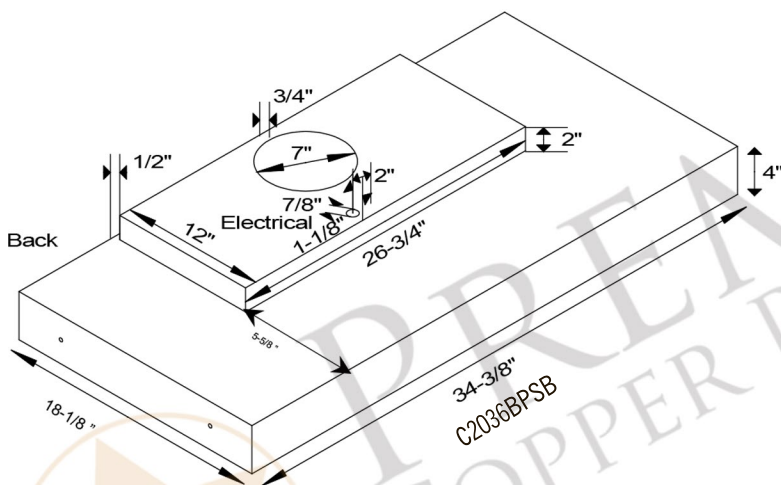

HV-CORREA36WHT-C2036BPSB

- * Description: 36 Inch 735 CFM Hand Hammered Copper Wall-Mounted Correa Range Hood with Slim Baffle Filters
- * Outer Dimensions: 36" x 24" x 36"
- * Top Dimensions: 22" x 12"
- * Bottom Dimensions: 36" x 24"
- * Skirt Height: 9"
- * Finish: Glazed White

THIS PRODUCTS IS HAND CRAFTED, SMALL VARIANCES IN COLOR AND SIZE MAY OCCUR.
DO NOT MAKE ANY INSTALLATION CUTS UNTIL YOU RECEIVE YOUR ITEM(S).

HV-CORREA36WHT-C2036BPSB

- * Description: 36 Inch 735 CFM Hand Hammered Copper Wall-Mounted Correa Range Hood with Slim Baffle Filters
- * Insert Model Number: C2036BPSB
- * Insert Description: 735 CFM, 1.5-4.6 Sones, Variable Controls,
- * Insert Duct: Single 7" Round Vent Opening
- * Lighting: LED Bulbs Included / *Lights Located on Front Panel*
- * Filter: Slim Baffle Filters
- * Insert Finish: Stainless Steel

POWERED LINER SPECIFICATIONS

3/4" Flange for perfect fit.

SEVEN YEAR, IN HOME, LIMITED WARRANTY ON INSERT, THE BEST IN THE INDUSTRY!

Please visit ImperialHoods.com to view the details on their warranty.

All dimensions on inserts are (+/-) 1/8" and are subject to change. Drawings are not to scale.