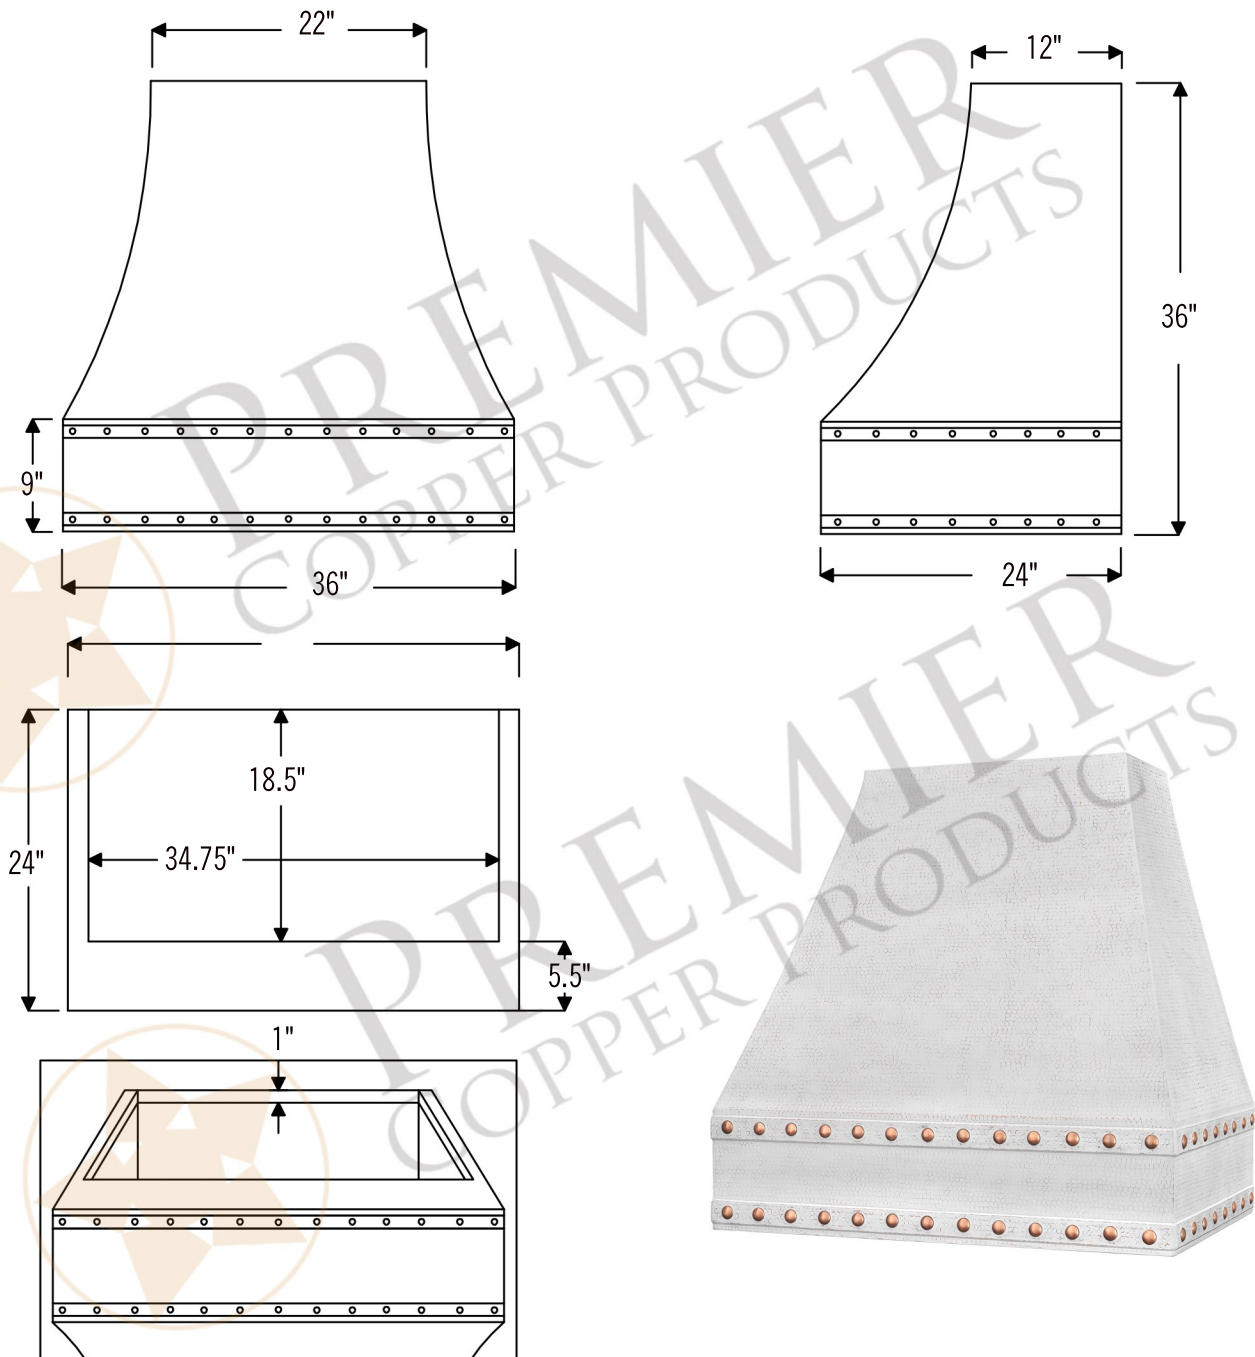

HV-CORREA36WHT-C2036BPSB

- * Description: 36 Inch 735 CFM Hand Hammered Copper Wall-Mounted Correa Range Hood with Slim Baffle Filters
- * Outer Dimensions: 36" x 24" x 36"
- * Top Dimensions: 22" x 12"
- * Bottom Dimensions: 36" x 24"
- * Skirt Height: 9"
- * Finish: Glazed White

THIS PRODUCTS IS HAND CRAFTED, SMALL VARIANCES IN COLOR AND SIZE MAY OCCUR.
DO NOT MAKE ANY INSTALLATION CUTS UNTIL YOU RECEIVE YOUR ITEM(S).

HV-CORREA36WHT-C2036BPSB

- * Description: 36 Inch 735 CFM Hand Hammered Copper Wall-Mounted Correa Range Hood with Slim Baffle Filters
- * Insert Model Number: C2036BPSB
- * Insert Description: 735 CFM, 1.5-4.6 Sones, Variable Controls,
- * Insert Duct: Single 7" Round Vent Opening
- * Lighting: LED Bulbs Included / *Lights Located on Front Panel*
- * Filter: Slim Baffle Filters
- * Insert Finish: Stainless Steel

POWERED LINER SPECIFICATIONS

3/4" Flange for perfect fit.

SEVEN YEAR, IN HOME, LIMITED WARRANTY ON INSERT, THE BEST IN THE INDUSTRY!

Please visit ImperialHoods.com to view the details on their warranty.

All dimensions on inserts are (+/-) 1/8" and are subject to change. Drawings are not to scale.