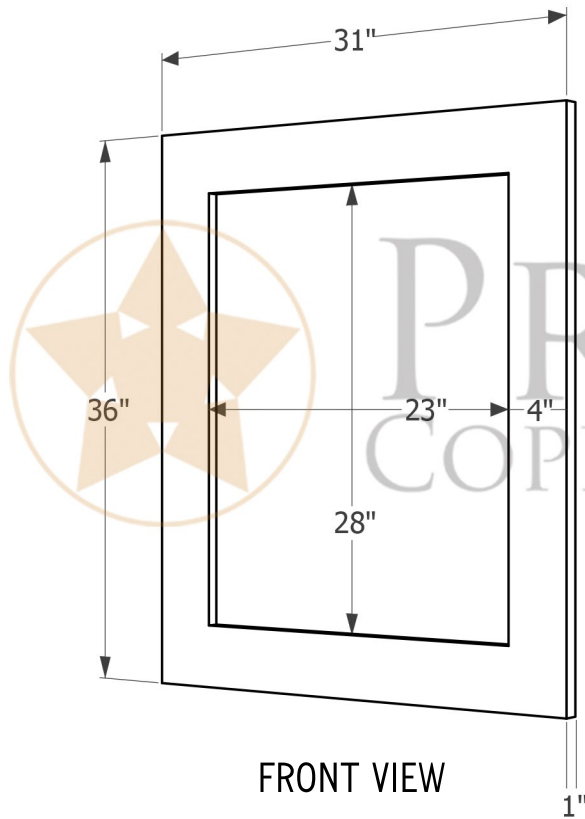

PREMIER
COPPER PRODUCTS

MODEL NUMBER: MFREC3631BLK

- * Description: 36" Hand Hammered Rectangle Copper Mirror
- * Outer Dimensions: 36" x 31" x 1"
- * Inner Dimensions: 28" x 23" x 1"
- * Rim: 4"
- * Finish: Glazed Black