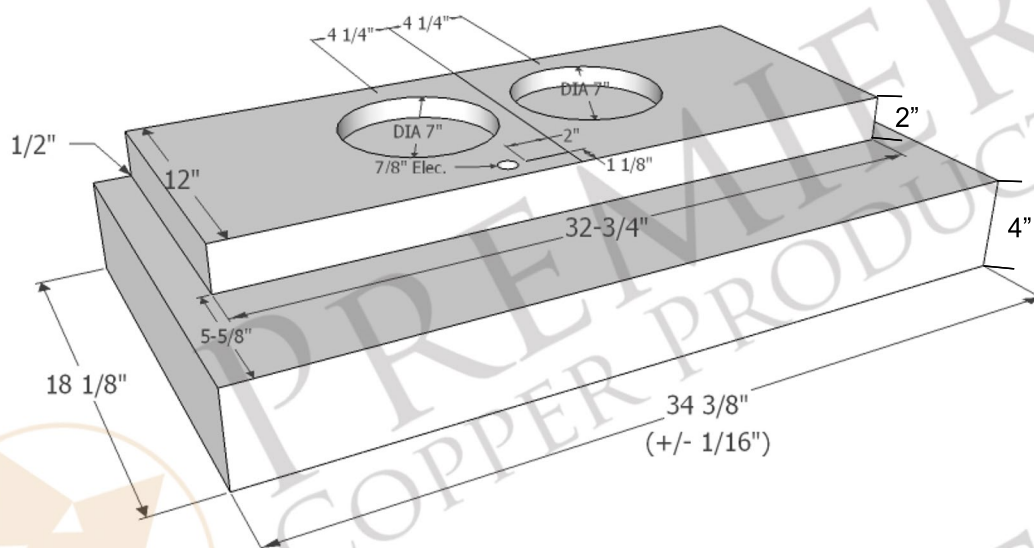

HV-EURO38BLK-C2036BP1-TWSB

- * Description: 38 Inch 1250 CFM Hand Hammered Copper Wall Mounted Euro Range Hood with Slim Baffle Filters
- * Outer Dimension: 38" x 24" x 36"
- * Top Dimension: 22" x 12"
- * Bottom Dimension: 38" x 24"
- * Bottom Opening Dimension: 34.75" x 18.5"
- * Skirt Height: 7"
- * Finish: Glazed Black

THIS PRODUCT IS HAND CRAFTED, SMALL VARIANCES IN COLOR AND SIZE MAY OCCUR.
DO NOT MAKE ANY INSTALLATION CUTS UNTIL YOU RECEIVE YOUR ITEM(S).

HV-EURO038BLK-C2036BP1-TWSB

- * Description: 38 Inch 1250 CFM Hand Hammered Copper Wall Mounted Euro Range Hood with Slim Baffle Filters
- * Insert Model Number: C2036BP1-TWSB
- * Insert Description: 1250 CFM, 1.5 -4.6 Sones, Variable Controls, Twin Centrifugal Blowers, Heat Controlled Thermostat
- * Insert Duct: **Two 7" Round Vent Opening**
- * Insert Lighting: LED Bulbs Included / *Lights Located on Front Panel*
- * Filter: Slim Baffle Filter
- * Insert Finish: Stainless Steel

POWERED LINER SPECIFICATIONS

3/4" Flange for perfect fit.

SEVEN YEAR, IN HOME, LIMITED WARRANTY ON INSERT, THE BEST IN THE INDUSTRY!

Please visit ImperialHoods.com to view the details on their warranty.

All dimensions on inserts are (+/-) 1/8" and are subject to change. Drawings are not to scale.