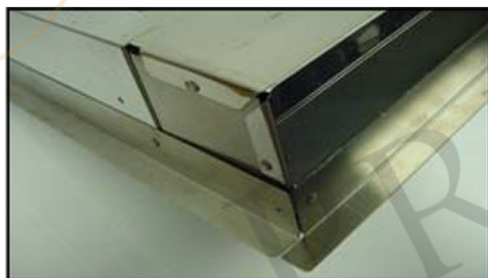

HV-EURO38BLK-C2036BP1-TWSB

- * Description: 38 Inch 1250 CFM Hand Hammered Copper Wall Mounted Euro Range Hood with Slim Baffle Filters
- * Outer Dimension: 38" x 24" x 36"
- * Top Dimension: 22" x 12"
- * Bottom Dimension: 38" x 24"
- * Bottom Opening Dimension: 34.75" x 18.5"
- * Skirt Height: 7"
- * Finish: Glazed Black

THIS PRODUCT IS HAND CRAFTED, SMALL VARIANCES IN COLOR AND SIZE MAY OCCUR.
DO NOT MAKE ANY INSTALLATION CUTS UNTIL YOU RECEIVE YOUR ITEM(S).

HV-EURO038BLK-C2036BP1-TWSB

- * Description: 38 Inch 1250 CFM Hand Hammered Copper Wall Mounted Euro Range Hood with Slim Baffle Filters
- * Insert Model Number: C2036BP1-TWSB
- * Insert Description: 1250 CFM, 1.5 -4.6 Sones, Variable Controls, Twin Centrifugal Blowers, Heat Controlled Thermostat
- * Insert Duct: **Two 7" Round Vent Opening**
- * Insert Lighting: LED Bulbs Included / *Lights Located on Front Panel*
- * Filter: Slim Baffle Filter
- * Insert Finish: Stainless Steel

POWERED LINER SPECIFICATIONS

3/4" Flange for perfect fit.

SEVEN YEAR, IN HOME, LIMITED WARRANTY ON INSERT, THE BEST IN THE INDUSTRY!

Please visit ImperialHoods.com to view the details on their warranty.

All dimensions on inserts are (+/-) 1/8" and are subject to change. Drawings are not to scale.