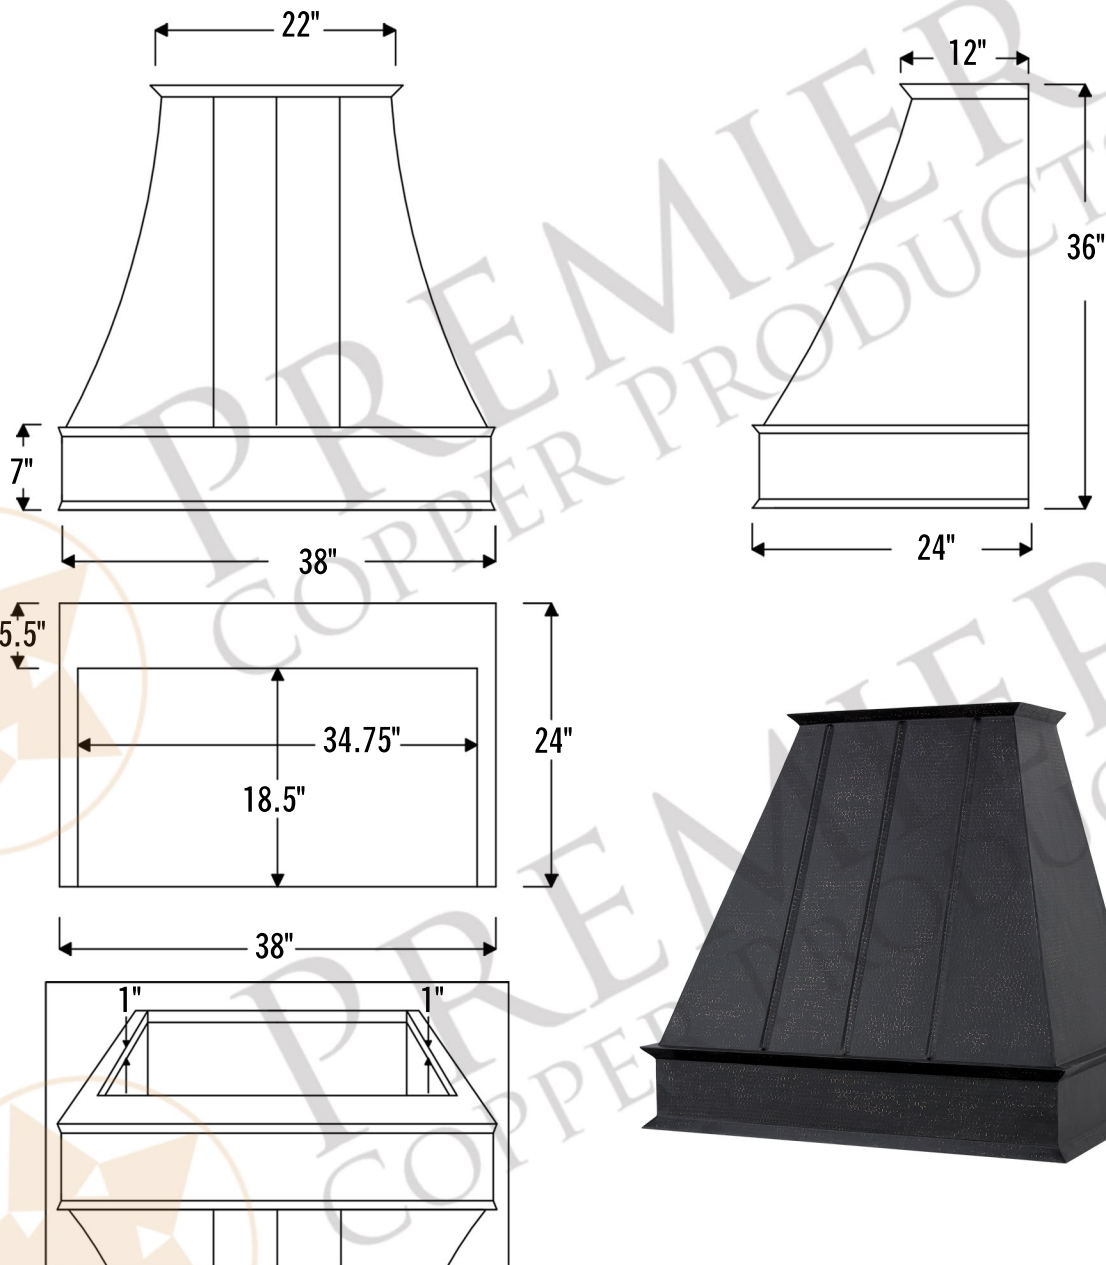

HV-EURO38BLK-C2036BP1-TWSB

- * Description: 38 Inch 1250 CFM Hand Hammered Copper Wall Mounted Euro Range Hood with Slim Baffle Filters
- * Outer Dimension: 38" x 24" x 36"
- * Top Dimension: 22" x 12"
- * Bottom Dimension: 38" x 24"
- * Bottom Opening Dimension: 34.75" x 18.5"
- * Skirt Height: 7"
- * Finish: Glazed Black

THIS PRODUCT IS HAND CRAFTED, SMALL VARIANCES IN COLOR AND SIZE MAY OCCUR.
DO NOT MAKE ANY INSTALLATION CUTS UNTIL YOU RECEIVE YOUR ITEM(S).

HV-EURO038BLK-C2036BP1-TWSB

- * Description: 38 Inch 1250 CFM Hand Hammered Copper Wall Mounted Euro Range Hood with Slim Baffle Filters
- * Insert Model Number: C2036BP1-TWSB
- * Insert Description: 1250 CFM, 1.5 -4.6 Sones, Variable Controls, Twin Centrifugal Blowers, Heat Controlled Thermostat
- * Insert Duct: **Two 7" Round Vent Opening**
- * Insert Lighting: LED Bulbs Included / *Lights Located on Front Panel*
- * Filter: Slim Baffle Filter
- * Insert Finish: Stainless Steel

POWERED LINER SPECIFICATIONS

3/4" Flange for perfect fit.

SEVEN YEAR, IN HOME, LIMITED WARRANTY ON INSERT, THE BEST IN THE INDUSTRY!

Please visit ImperialHoods.com to view the details on their warranty.

All dimensions on inserts are (+/-) 1/8" and are subject to change. Drawings are not to scale.