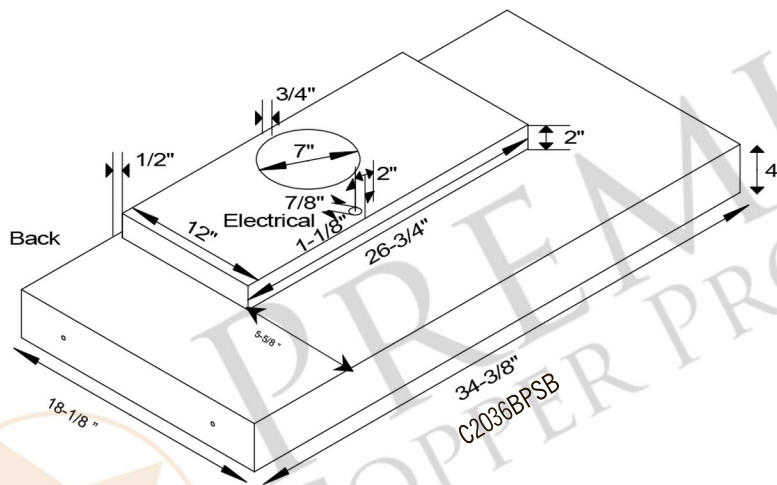

**HV-EURO38BLK-C2036BPSB**

- \* Description: 38 Inch 735 CFM Hand Hammered Copper Wall Mounted Euro Range Hood with with Slim Baffle Filters
- \* Outer Dimension: 38" x 24" x 36"
- \* Top Dimension: 22" x 12"
- \* Bottom Dimension: 38" x 24"
- \* Bottom Opening Dimension: 34.75" x 18.5"
- \* Skirt Height: 7"
- \* Finish: Glazed Black

## HV-EURO38BLK-C2036BPSB

- \* Description: 38 Inch 735 CFM Hand Hammered Copper Wall Mounted Euro Range Hood with with Slim Baffle Filters
- \* Insert Model Number: C2036BPSB
- \* Insert Description: 735 CFM, 1.5-4.6 Sones, Variable Controls,
- \* Insert Duct: Single 7" Round Vent Opening
- \* Lighting: LED Bulbs Included / *Lights Located on Front Panel*
- \* Filter: Slim Baffle Filters
- \* Insert Finish: Stainless Steel

### POWERED LINER SPECIFICATIONS

3/4" Flange for perfect fit.

**SEVEN YEAR, IN HOME, LIMITED WARRANTY ON INSERT, THE BEST IN THE INDUSTRY!**

Please visit [ImperialHoods.com](http://ImperialHoods.com) to view the details on their warranty.

All dimensions on inserts are (+/-) 1/8" and are subject to change. Drawings are not to scale.