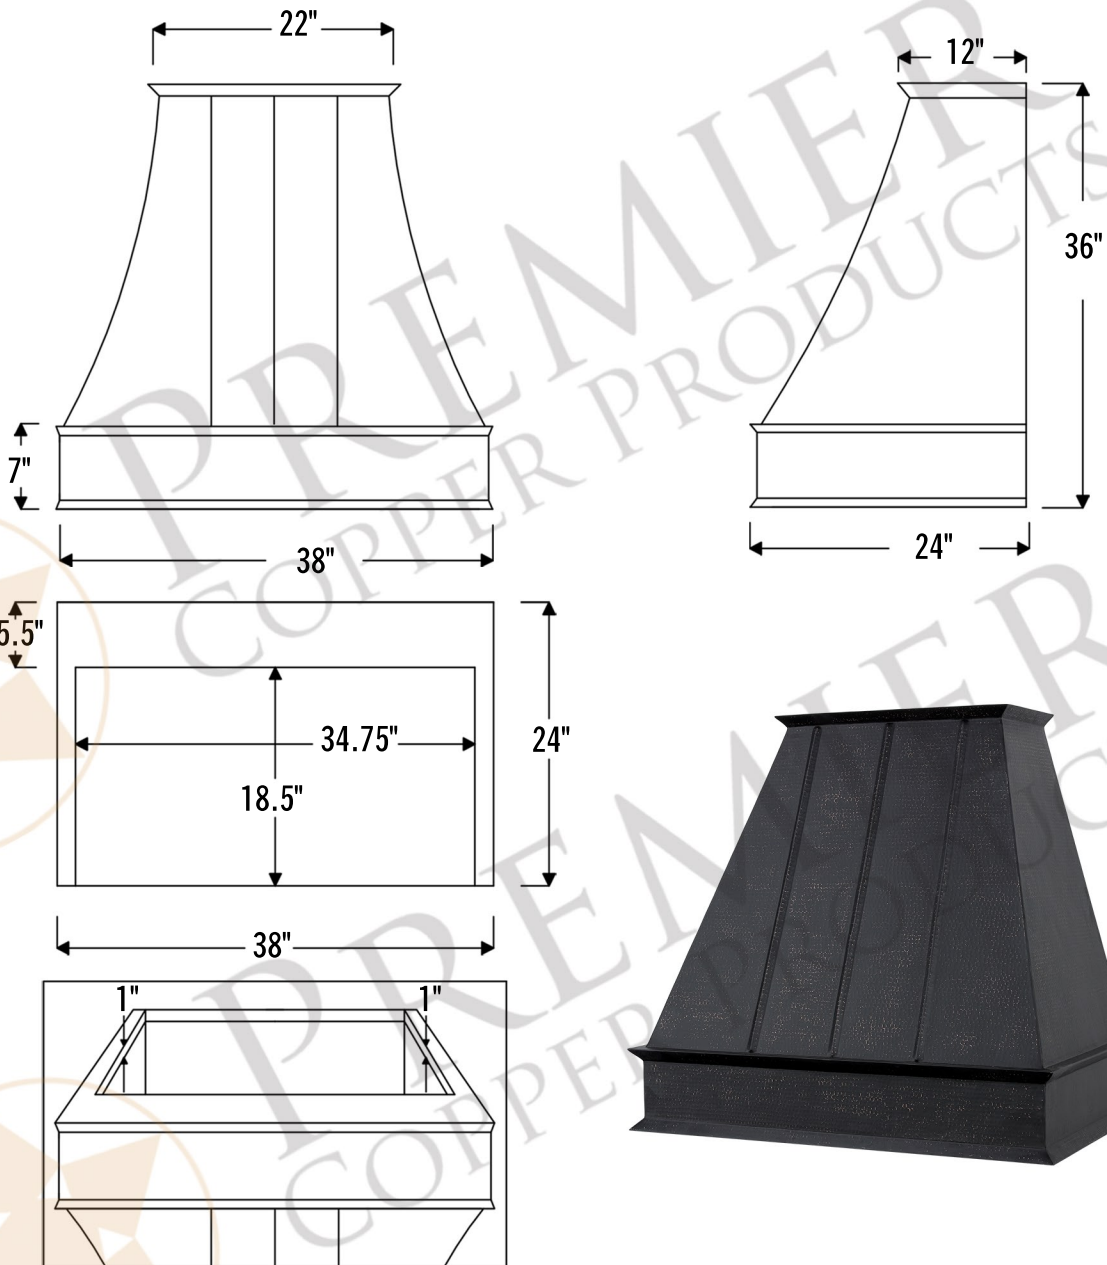

**HV-EURO38BLK-C2036BPSB**

- \* Description: 38 Inch 735 CFM Hand Hammered Copper Wall Mounted Euro Range Hood with with Slim Baffle Filters
- \* Outer Dimension: 38" x 24" x 36"
- \* Top Dimension: 22" x 12"
- \* Bottom Dimension: 38" x 24"
- \* Bottom Opening Dimension: 34.75" x 18.5"
- \* Skirt Height: 7"
- \* Finish: Glazed Black

THIS PRODUCT IS HAND CRAFTED, SMALL VARIANCES IN COLOR AND SIZE MAY OCCUR.  
DO NOT MAKE ANY INSTALLATION CUTS UNTIL YOU RECEIVE YOUR ITEM(S).

## HV-EURO38BLK-C2036BPSB

- \* Description: 38 Inch 735 CFM Hand Hammered Copper Wall Mounted Euro Range Hood with with Slim Baffle Filters
- \* Insert Model Number: C2036BPSB
- \* Insert Description: 735 CFM, 1.5-4.6 Sones, Variable Controls,
- \* Insert Duct: Single 7" Round Vent Opening
- \* Lighting: LED Bulbs Included / *Lights Located on Front Panel*
- \* Filter: Slim Baffle Filters
- \* Insert Finish: Stainless Steel

All dimensions on inserts are (+/-) 1/8" and are subject to change. Drawings are not to scale.