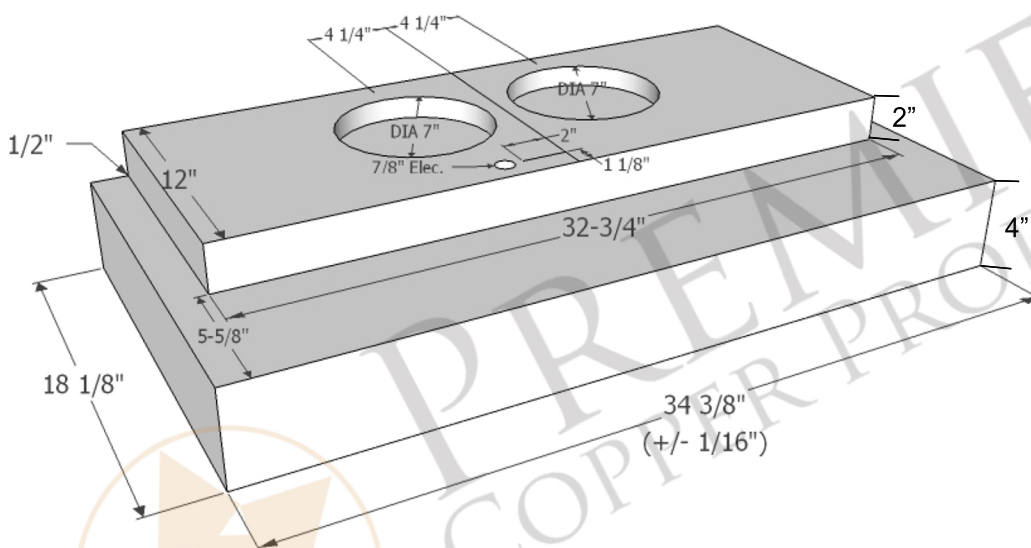

**MODEL NUMBER: HV-EURO38S-NB-C2036BP1-TW**

- \* Description: 38 Inch 1250 CFM Hand Hammered Copper Wall Mounted Euro Range Hood with Nickel Background Scroll Design with Screen Filters
- \* Outer Dimension: 38" x 21" x 36"
- \* Top Dimension: 22" x 12"
- \* Bottom Dimension: 38" x 21"
- \* Bottom Opening Dimension: 34.75" x 18.5"
- \* Skirt Height: 9"
- \* Finish: Oil Rubbed Bronze and Nickel
- \* Design: Scroll with Nickel Background

THIS PRODUCT IS HAND CRAFTED, SMALL VARIANCES IN COLOR AND SIZE MAY OCCUR.  
DO NOT MAKE ANY INSTALLATION CUTS UNTIL YOU RECEIVE YOUR ITEM(S).

- \* Description: 38 Inch 1250 CFM Hand Hammered Copper Wall Mounted Euro Range Hood with Nickel Background Scroll Design with Screen Filters
- \* Insert Model Number: C2036BP1-TW
- \* Insert Description: 1250 CFM, 1.5 -4.6 Sones, Variable Controls, Twin Centrifugal Blowers, Aluminum Mesh Filters
- \* Insert Duct: **Two** 7" Round Vent Opening
- \* Insert Lighting: LED Bulbs Included / *Lights Located on Front Panel*
- \* Filter: Aluminum Mesh
- \* Insert Finish: Stainless Steel

**POWERED LINER SPECIFICATIONS**

**3/4" Flange for perfect fit.**

**SEVEN YEAR, IN HOME, LIMITED WARRANTY ON INSERT, THE BEST IN THE INDUSTRY!**

Please visit [ImperialHoods.com](http://ImperialHoods.com) to view the details on their warranty.

All dimensions on inserts are (+/-) 1/8" and are subject to change. Drawings are not to scale.