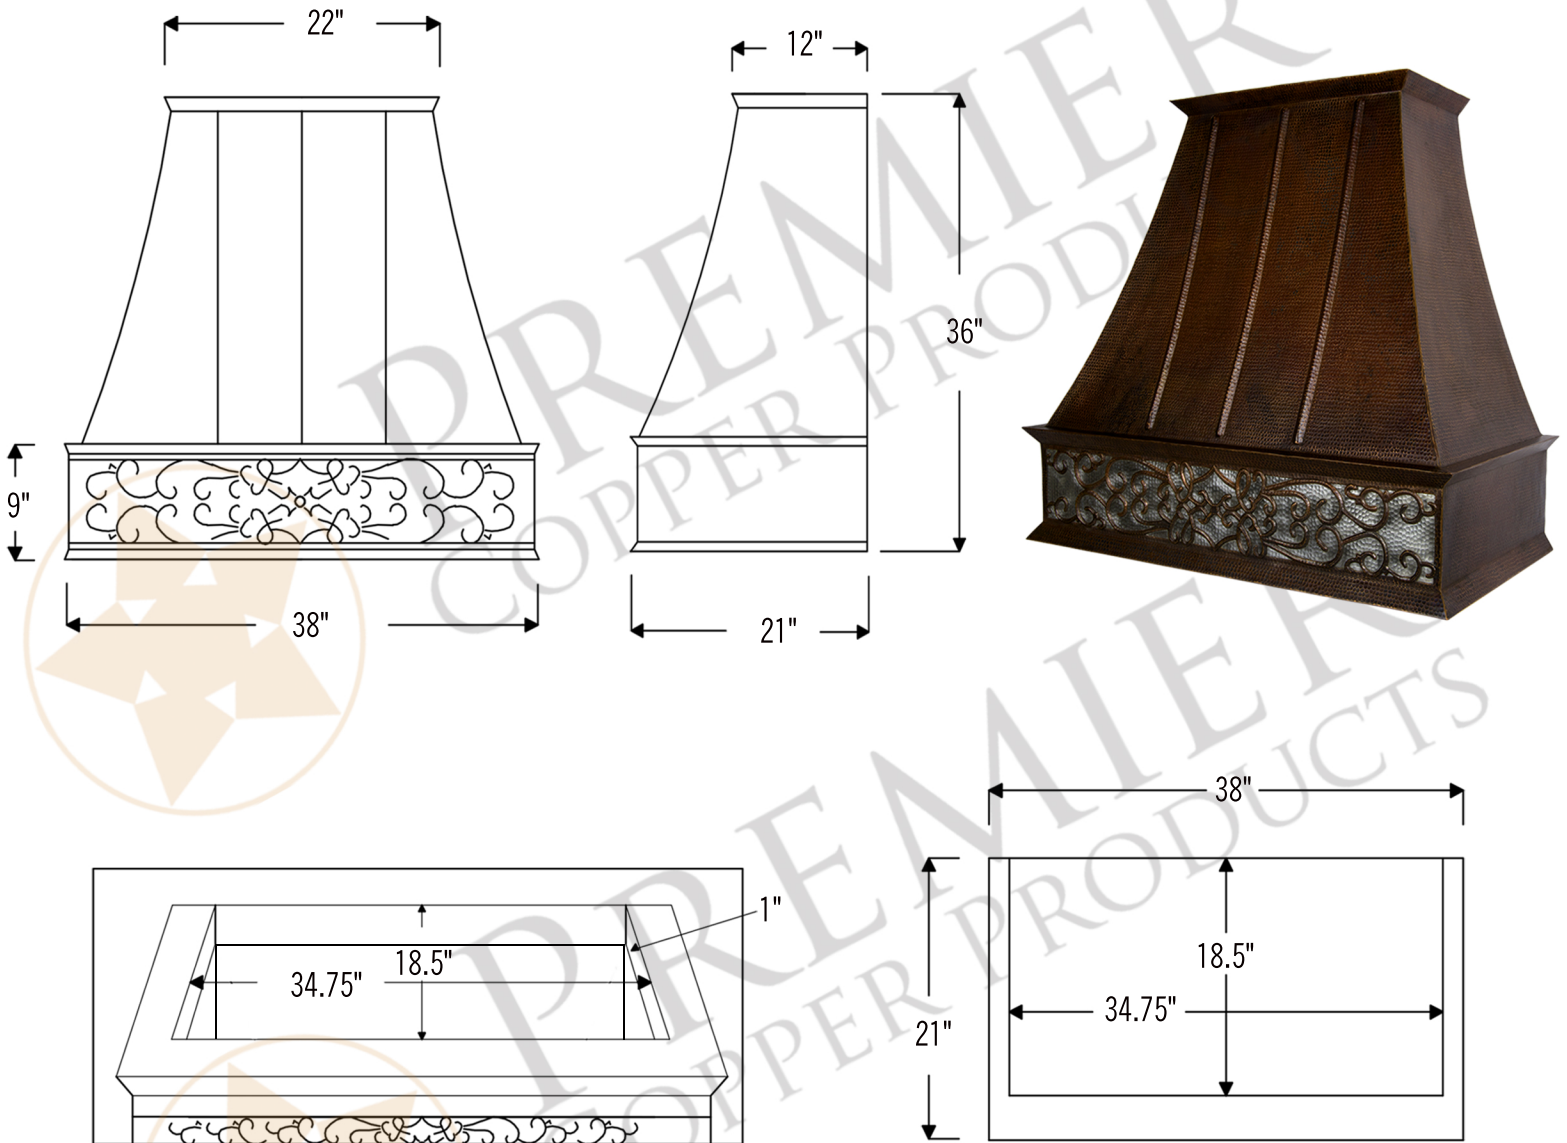

**MODEL NUMBER: HV-EURO38S-NB-C2036BP1-TW**

- \* Description: 38 Inch 1250 CFM Hand Hammered Copper Wall Mounted Euro Range Hood with Nickel Background Scroll Design with Screen Filters
- \* Outer Dimension: 38" x 21" x 36"
- \* Top Dimension: 22" x 12"
- \* Bottom Dimension: 38" x 21"
- \* Bottom Opening Dimension: 34.75" x 18.5"
- \* Skirt Height: 9"
- \* Finish: Oil Rubbed Bronze and Nickel
- \* Design: Scroll with Nickel Background

THIS PRODUCT IS HAND CRAFTED, SMALL VARIANCES IN COLOR AND SIZE MAY OCCUR.  
DO NOT MAKE ANY INSTALLATION CUTS UNTIL YOU RECEIVE YOUR ITEM(S).

- \* Description: 38 Inch 1250 CFM Hand Hammered Copper Wall Mounted Euro Range Hood with Nickel Background Scroll Design with Screen Filters
- \* Insert Model Number: C2036BP1-TW
- \* Insert Description: 1250 CFM, 1.5 -4.6 Sones, Variable Controls, Twin Centrifugal Blowers, Aluminum Mesh Filters
- \* Insert Duct: **Two** 7" Round Vent Opening
- \* Insert Lighting: LED Bulbs Included / *Lights Located on Front Panel*
- \* Filter: Aluminum Mesh
- \* Insert Finish: Stainless Steel

**POWERED LINER SPECIFICATIONS**

**3/4" Flange for perfect fit.**

**SEVEN YEAR, IN HOME, LIMITED WARRANTY ON INSERT, THE BEST IN THE INDUSTRY!**

Please visit [ImperialHoods.com](http://ImperialHoods.com) to view the details on their warranty.

All dimensions on inserts are (+/-) 1/8" and are subject to change. Drawings are not to scale.