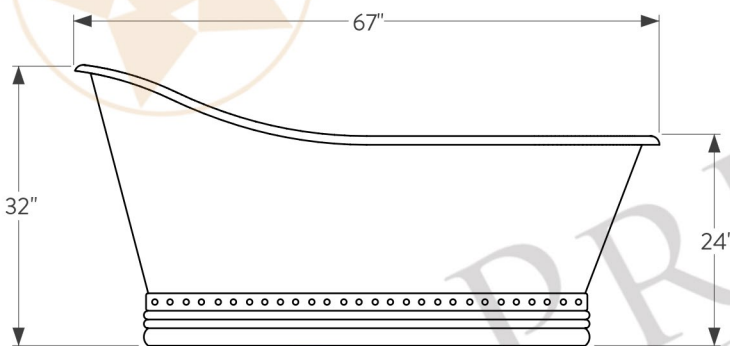

PREMIER
COPPER PRODUCTS

MODEL NUMBER: BTS67DB

- * Description: 67" Hammered Copper Single Slipper Bathtub
- * Outer Dimension: 67" x 32" x 32"
- * Foot Side Tub Height: 24"
- * Rim: 2" Rolled Rim
- * Drain Opening: 2" End
- * Finish: Oil Rubbed Bronze

CODE/STANDARD COMPLIANCE

* IAPMO/UPC LISTED

THIS PRODUCT IS HAND CRAFTED, SMALL VARIANCES IN COLOR AND SIZE MAY OCCUR.
DO NOT MAKE ANY INSTALLATION CUTS UNTIL YOU RECEIVE YOUR ITEM(S).