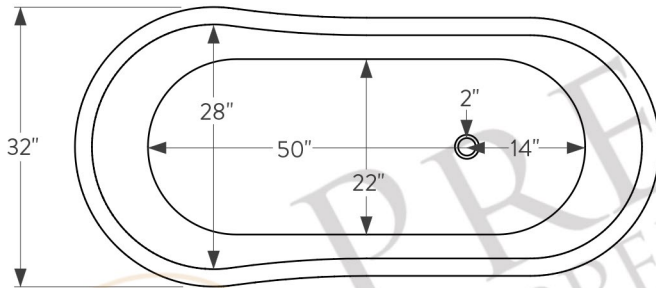

PREMIER
COPPER PRODUCTS

MODEL NUMBER: BTS67DB

- * Description: 67" Hammered Copper Single Slipper Bathtub
- * Outer Dimension: 67" x 32" x 32"
- * Foot Side Tub Height: 24"
- * Rim: 2" Rolled Rim
- * Drain Opening: 2" End
- * Finish: Oil Rubbed Bronze

CODE/STANDARD COMPLIANCE

* IAPMO/UPC LISTED

THIS PRODUCT IS HAND CRAFTED, SMALL VARIANCES IN COLOR AND SIZE MAY OCCUR.
DO NOT MAKE ANY INSTALLATION CUTS UNTIL YOU RECEIVE YOUR ITEM(S).