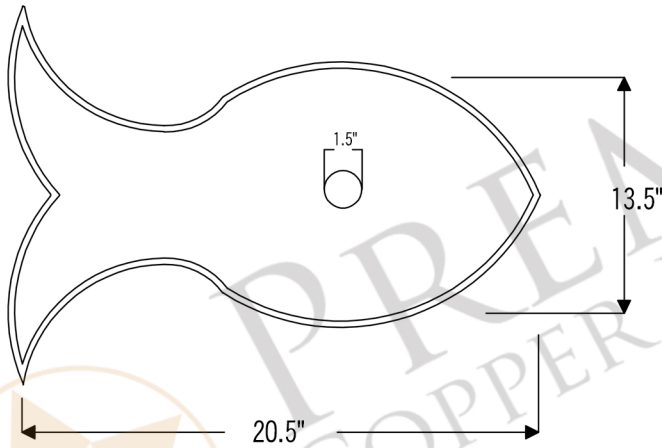

PREMIER
COPPER PRODUCTS

MODEL NUMBER: PVFHDB

- Description: Fish Vessel Hammered Copper Sink
- Outer Dimension: 20.5" x 13.5" x 6.75"
- Drain Opening: 1.5"
- Finish: Oil Rubbed Bronze

CODE/STANDARD COMPLIANCE

* IAPMO/cUPC LISTED

* ORB: Oil Rubbed Bronze

THIS PRODUCT IS HAND CRAFTED, SMALL VARIANCES IN COLOR AND SIZE MAY OCCUR.
DO NOT MAKE ANY INSTALLATION CUTS UNTIL YOU RECEIVE YOUR ITEM(S).