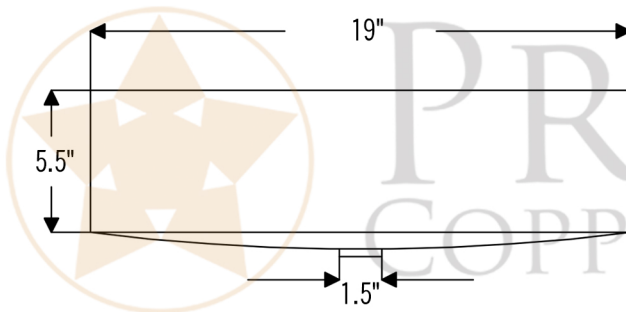

PREMIER
COPPER PRODUCTS

MODEL NUMBER: PVTREC19DB

- * Description: 19" Rectangle Tub Hand Forged Old World Copper Vessel Sink
- * Outer Dimension: 19" x 14" x 5.5"
- * Drain Opening: 1.5"
- * Finish: Oil Rubbed Bronze | Living Copper