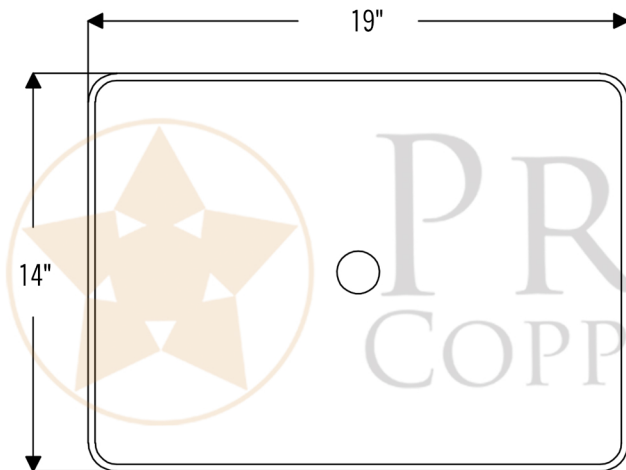

PREMIER
COPPER PRODUCTS

MODEL NUMBER: PVTREC19DB

- * Description: 19" Rectangle Tub Hand Forged Old World Copper Vessel Sink
- * Outer Dimension: 19" x 14" x 5.5"
- * Drain Opening: 1.5"
- * Finish: Oil Rubbed Bronze | Living Copper