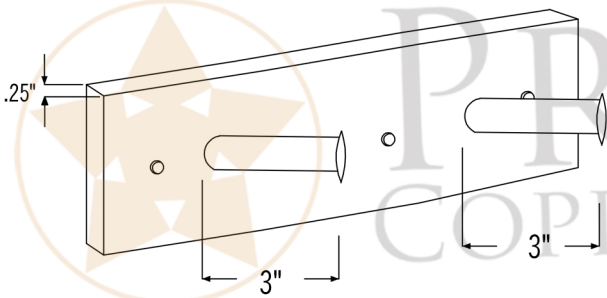

PREMIER
COPPER PRODUCTS

MODEL NUMBER: RH2

- * Description: Hand Hammered Copper Double Robe/Towel Hook
- * Outer Dimension: 9" x 3" x 3.25"
- * Hook Length: 3"
- * Number of Hooks: 2
- * Installation Type: Wall Mount (3 Screws Included)
- * Finish: Oil Rubbed Bronze