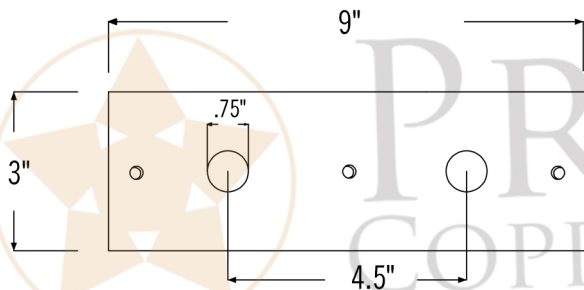

PREMIER
COPPER PRODUCTS

MODEL NUMBER: RH2

- * Description: Hand Hammered Copper Double Robe/Towel Hook
- * Outer Dimension: 9" x 3" x 3.25"
- * Hook Length: 3"
- * Number of Hooks: 2
- * Installation Type: Wall Mount (3 Screws Included)
- * Finish: Oil Rubbed Bronze