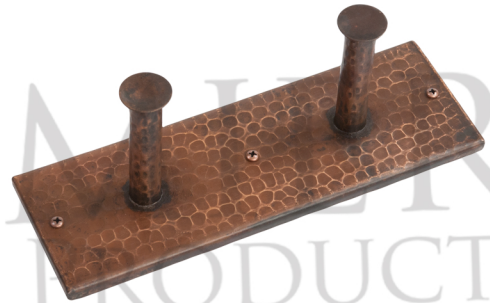

PREMIER
COPPER PRODUCTS

MODEL NUMBER: RH2

- * Description: Hand Hammered Copper Double Robe/Towel Hook
- * Outer Dimension: 9" x 3" x 3.25"
- * Hook Length: 3"
- * Number of Hooks: 2
- * Installation Type: Wall Mount (3 Screws Included)
- * Finish: Oil Rubbed Bronze

THIS PRODUCT IS HAND CRAFTED, SMALL VARIANCES IN COLOR AND SIZE MAY OCCUR.
DO NOT MAKE ANY INSTALLATION CUTS UNTIL YOU RECEIVE YOUR ITEM(S).