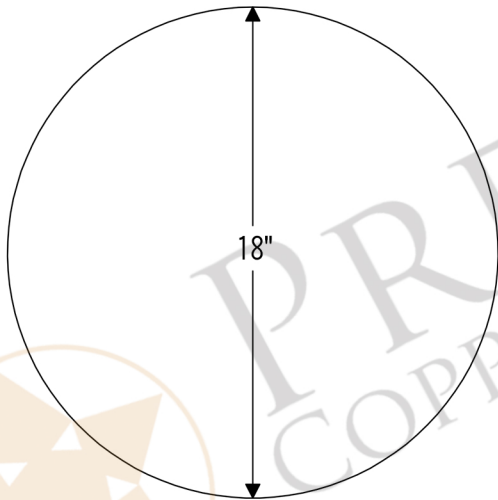

PREMIER  
COPPER PRODUCTS

MODEL NUMBER: LS18DB

- \* Description: 18" Hand Hammered Copper Lazy Susan
- \* Outer Dimension: 18" x 18" x 1.5"
- \* Finish: Oil Rubbed Bronze
- \* Easy To Clean and Maintain
- \* Includes Premium Swivel Base