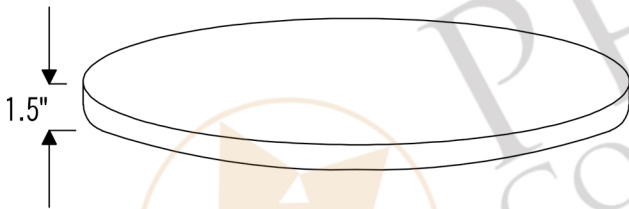

PREMIER  
COPPER PRODUCTS

MODEL NUMBER: LS18DB

- \* Description: 18" Hand Hammered Copper Lazy Susan
- \* Outer Dimension: 18" x 18" x 1.5"
- \* Finish: Oil Rubbed Bronze
- \* Easy To Clean and Maintain
- \* Includes Premium Swivel Base