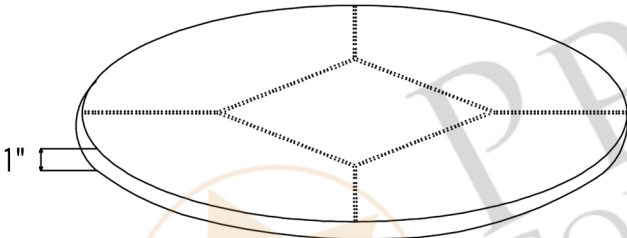

PREMIER  
COPPER PRODUCTS

MODEL NUMBER: LS18Z

- \* Description: 18" Round Zinc Lazy Susan
- \* Outer Dimension: 18" x 1"
- \* Finish: Zinc
- \* Design: Hammered Zinc Wrapped Over MDF
- \* Includes Premium Swivel Base

18"

1"

THIS PRODUCT IS HAND CRAFTED, SMALL VARIANCES IN COLOR AND SIZE MAY OCCUR.