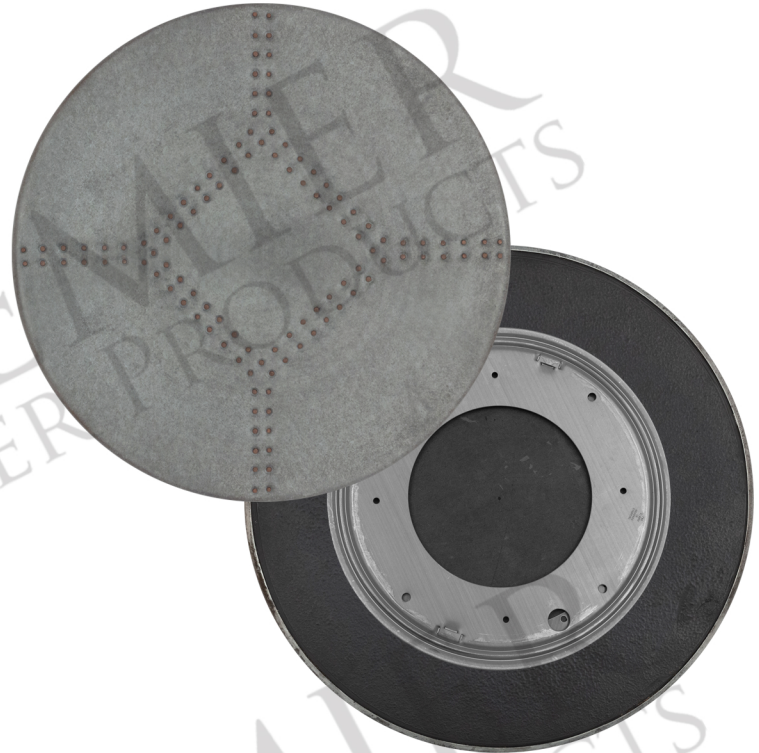

PREMIER  
COPPER PRODUCTS

MODEL NUMBER: LS18Z

- \* Description: 18" Round Zinc Lazy Susan
- \* Outer Dimension: 18" x 1"
- \* Finish: Zinc
- \* Design: Hammered Zinc Wrapped Over MDF
- \* Includes Premium Swivel Base

18"

1"

THIS PRODUCT IS HAND CRAFTED, SMALL VARIANCES IN COLOR AND SIZE MAY OCCUR.