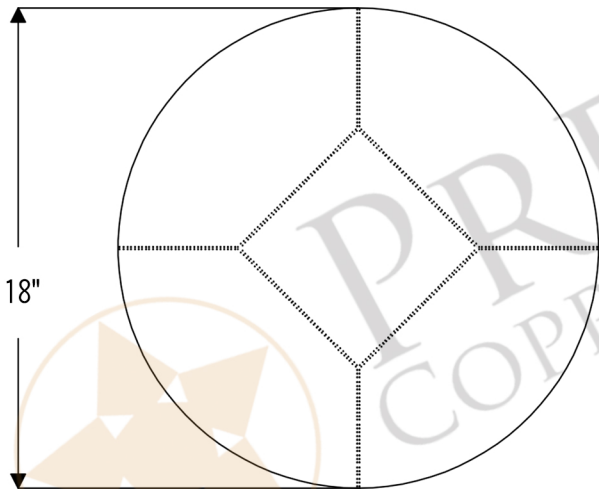

PREMIER  
COPPER PRODUCTS

MODEL NUMBER: LS18Z

- \* Description: 18" Round Zinc Lazy Susan
- \* Outer Dimension: 18" x 1"
- \* Finish: Zinc
- \* Design: Hammered Zinc Wrapped Over MDF
- \* Includes Premium Swivel Base

18"

1"

THIS PRODUCT IS HAND CRAFTED, SMALL VARIANCES IN COLOR AND SIZE MAY OCCUR.