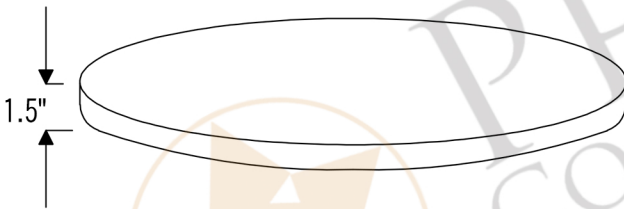

PREMIER
COPPER PRODUCTS

MODEL NUMBER: LS20DB

- * Description: 20" Hand Hammered Copper Lazy Susan
- * Outer Dimension: 20" x 20" x 1.5"
- * Finish: Oil Rubbed Bronze
- * Easy To Clean and Maintain
- * Includes Premium Swivel Base