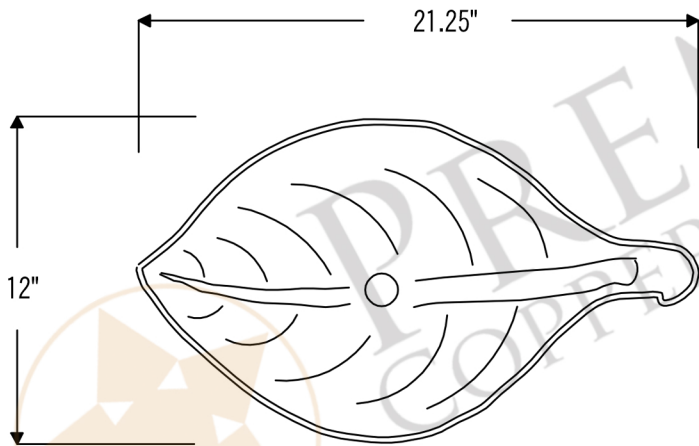

PREMIER
COPPER PRODUCTS

MODEL NUMBER: PVLFDDB

- Description: Leaf Vessel Hammered Copper Sink
- Outer Dimension: 21.25" x 12" x 4"
- Drain Opening: 1.5"
- Finish: Oil Rubbed Bronze

CODE/STANDARD COMPLIANCE

* IAPMO/cUPC LISTED

* ORB: Oil Rubbed Bronze

THIS PRODUCT IS HAND CRAFTED, SMALL VARIANCES IN COLOR AND SIZE MAY OCCUR.
DO NOT MAKE ANY INSTALLATION CUTS UNTIL YOU RECEIVE YOUR ITEM(S).